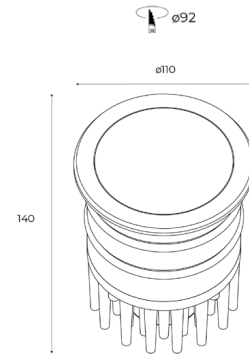

Zero 110

Available finishes:

Light Source: cob led
 Supply: 24V
 Dimmer: PWM
 CRI: ≥80
 IP rating: IP67
 Electrical Class: III
 Application: ground recessed
 Diffuser: tempered glass transparent

Power: 24V 12Wled
 Led Colour temp.: 2700K / 3000K

			lm	aluminium
2700K 12Wled	24V	15° ▲	1088	900132016
		36° ▲	1081	900132106
		60° ▲	1019	900132116
3000K 12Wled	24V	15° ▲	1146	900112016
		36° ▲	1143	900112106
		60° ▲	1073	900112116

ACCESSORIES

Recessed box Zero 110
 Ø100x206mm

code 9000

position 0

position 8°

position 15°