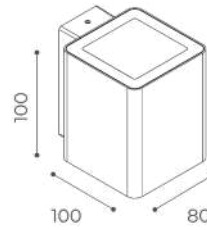

Talon Wall

biemission h100