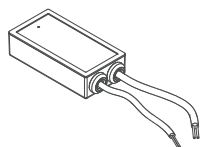

ACCESSORIES

Power supply 16W 110-240V IP65
125x61x31mm

code **9059**