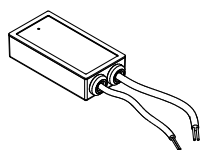

It is characterized by being directional, thanks to a joint placed on a pivot between the body and the base, allowing for rotation.

Equipped with mid-power LED in 2800/3150K colour temperature, attached to the body with two-component resin to ensure its IP protection.

code **9057**

Power supply 24V 50Watt IP20
190x60x36mm

code **9008**

SPD CL.1 12KV 320V UC max
40x57x20mm

code **9058**

Power supply 16W 110-240V IP65
125x61x31mm

code **9059**

ACCESSORIES:

code **9006 / 9007 / 9008 / 9059 / 9049 / 9057 / 9058**