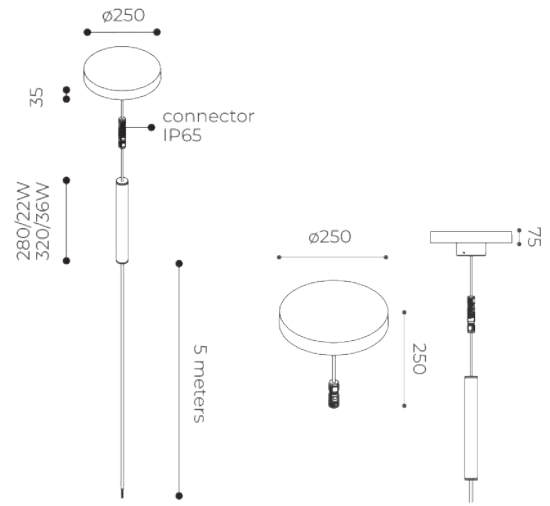

Ø60

Available finishes:

- white
- sand
- graphite
- olive green **on request*

Light Source power led
Supply 220 - 240V
Dimmer upon request
CRI ≥80
IP rating IP65
Electrical Class I
Application top pole
Diffuser tempered transparent glass