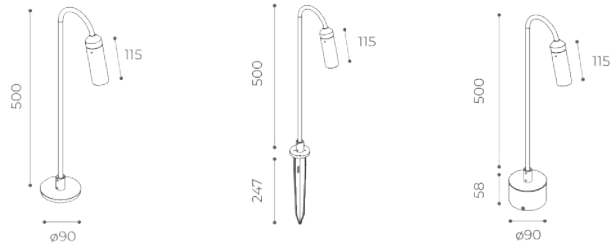

Muse Spot 02 Bend-Shape Stem

h500

Available finishes:

Light Source power led
Supply 24V / 220-240V
Dimmer only 24V (PWM)
CRI ≥80
Electrical Class II, III
IP rating 65
Application ground
Diffuser transparent tempered glass

Power 24V 2Wled- 3We
220-240V 2Wled - 2,8We
Led Colour temp. 2700/3000K

WITH BASE

						lm		black	green
2700K 2Wled 3We	24V	III	▲	18°	98	with honeycomb	9020323111	9020323116	
				18°	169	without honeycomb	9020323211	9020323216	
				36°	75	with honeycomb	9020323511	9020323516	
				36°	224	without honeycomb	9020323611	9020323616	

						lm		black	green
2700K 2Wled 2,8We	220-240V	II	▲	18°	98	with honeycomb	9020313111	9020313116	
				18°	169	without honeycomb	9020313211	9020313216	
				36°	75	with honeycomb	9020313511	9020313516	
				36°	224	without honeycomb	9020313611	9020313616	

						lm		black	green
3000K 2Wled 3We	24V	III	▲	18°	103	with honeycomb	9020123111	9020123116	
				18°	178	without honeycomb	9020123211	9020123216	
				36°	79	with honeycomb	9020123511	9020123516	
				36°	236	without honeycomb	9020123611	9020123616	

						lm		black	green
3000K 2Wled 2,8We	220-240V	II	▲	18°	103	with honeycomb	9020113111	9020113116	
				18°	178	without honeycomb	9020113211	9020113216	
				36°	79	with honeycomb	9020113511	9020113516	
				36°	236	without honeycomb	9020113611	9020113616	

WITH SPIKE

						lm		black	green
2700K 2Wled 3We	24V	III	▲	18°	98	with honeycomb	9020323311	9020323316	
				18°	169	without honeycomb	9020323411	9020323416	
				36°	75	with honeycomb	9020323711	9020323716	
				36°	224	without honeycomb	9020323811	9020323816	

						lm		black	green
3000K 2Wled 3We	24V	III	▲	18°	103	with honeycomb	9020123311	9020123316	
				18°	178	without honeycomb	9020123411	9020123416	
				36°	79	with honeycomb	9020123711	9020123716	
				36°	236	without honeycomb	9020123811	9020123816