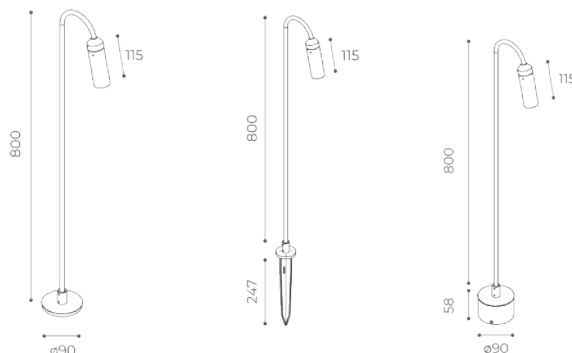

Muse Spot 02 Bend-Shape Stem

h800

Available finishes:

Light Source power led
Supply 24V / 220-240V
Dimmer only 24V (PWM)
CRI ≥80
Electrical Class II, III
IP rating 65
Application ground
Diffuser transparent tempered glass

Power 24V 2Wled- 3We
220-240V 2Wled - We
Led Colour temp. 2700/3000K

WITH BASE

				lm		black		green
2700K 2Wled 3We	24V	III	18°	98	with honeycomb	9020323911	9020323916	
			18°	169	without honeycomb	9020324011	9020324016	
			36°	75	with honeycomb	9020324311	9020324316	
			36°	224	without honeycomb	9020324411	9020324416	

				lm		black		green
2700K 2Wled 2,8We	220-240V	II	18°	98	with honeycomb	9020313911	9020313916	
			18°	169	without honeycomb	9020314011	9020314016	
			36°	75	with honeycomb	9020314311	9020314316	
			36°	224	without honeycomb	9020314411	9020314416	

				lm		black		green
3000K 2Wled 3We	24V	III	18°	103	with honeycomb	9020123911	9020123916	
			18°	178	without honeycomb	9020124011	9020124016	
			36°	79	with honeycomb	9020124311	9020124316	
			36°	236	without honeycomb	9020124411	9020124416	

				lm		black		green
3000K 2Wled 2,8We	220-240V	II	18°	103	with honeycomb	9020113911	9020113916	
			18°	178	without honeycomb	9020114011	9020114016	
			36°	79	with honeycomb	9020114311	9020114316	
			36°	236	without honeycomb	9020114411	9020114416	

WITH SPIKE

				lm		black		green
2700K 2Wled 3We	24V	III	18°	98	with honeycomb	9020324111	9020324116	
			18°	169	without honeycomb	9020324211	9020324216	
			36°	75	with honeycomb	9020324511	9020324516	
			36°	224	without honeycomb	9020324611	9020324616	

				lm		black		green
3000K 2Wled 3We	24V	III	18°	103	with honeycomb	9020124111	9020124116	
			18°	178	without honeycomb	9020124211	9020124216	
			36°	79	with honeycomb	9020124511	9020124516	
			36°	236	without honeycomb	9020124611	9020124616