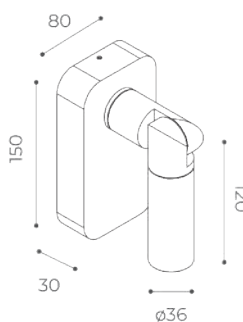

Muse Turn Box

Spot 02

Available finishes:

- black
- olive green **on request*

Light Source power led
Supply 220-240V
CRI ≥80
Electrical Class II
IP rating 65
Application wall, ground, roof
Diffuser transparent tempered glass

Power 220-240V 2Wled - 2,8We
Led Colour temp. 2700/3000K