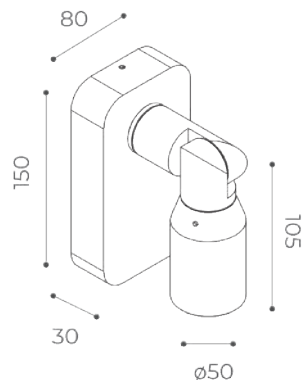

Muse Turn Box

Spot 03

Available finishes:

- black
- olive green **on request*

Light Source power led
Supply 220-240V
CRI ≥80
Electrical Class II
IP rating 65
Application wall, ground, roof
Diffuser transparent tempered glass

Power 220-240V 5,8Wled - 8,6We
Led Colour temp. 2700/3000K

				lm	black
2700K 5,8Wled 8,6We	220-240V	10° ▲	with honeycomb	243	90203110711
		10° ▲	without honeycomb	405	90203110811
		26° ▲	with honeycomb	251	9020311511
		26° ▲	without honeycomb	432	9020311611
		52° ▲	with honeycomb	135	9020311711
		52° ▲	without honeycomb	409	9020311811

				lm	black
3000K 5,8Wled 8,6We	220-240V	10° ▲	with honeycomb	253	90201110711
		10° ▲	without honeycomb	422	90201110811
		26° ▲	with honeycomb	264	9020111511
		26° ▲	without honeycomb	455	9020111611
		52° ▲	with honeycomb	142	9020111711
		52° ▲	without honeycomb	431	9020111811