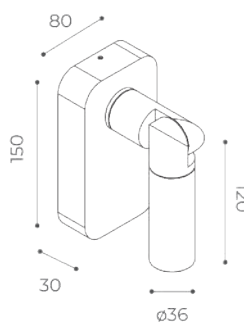

Muse Turn Box

Spot 02

Available finishes:

- black
- olive green **on request*

Light Source power led
Supply 220-240V
CRI ≥80
Electrical Class II
IP rating 65
Application wall, ground, roof
Diffuser transparent tempered glass

Power 220-240V 2Wled - 2,8We
Led Colour temp. 2700/3000K