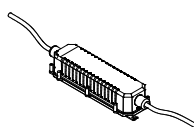

Power supply 24V DC 70W IP67
267x79x52mm

code **9049**