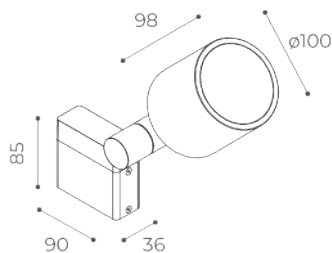

Muse Spot 01

small box

Available finishes:

- white
- sand
- aluminium
- black
- olive green **on request*

Light Source cob led
Supply 220-240V
CRI ≥80
Electrical Class II
IP rating 65
Application wall, ground, roof
Diffuser transparent tempered glass

Power 12Wled/15We
Led Colour temp. 2700/3000K