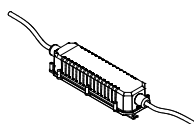

Power supply 24V DC 150W IP67
267x79x52mm

code **9057**