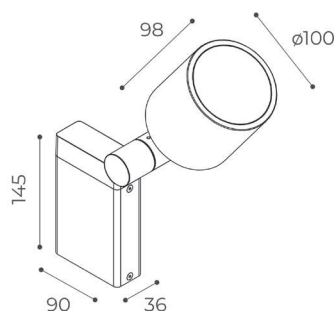

Muse Spot 01

big box

Available finishes:

- white
- sand
- aluminium
- black
- olive green **on request*

Light Source cob led
Supply 220-240V
Dimmer yes
CRI ≥80
Electrical Class II
IP rating 65
Application wall, ground, roof
Diffuser transparent tempered glass

Power 12Wled/15We
Led Colour temp. 2700/3000K