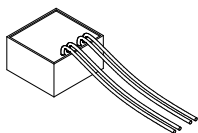

ACCESSORIES

Power supply 8V 110-2240V IP54
44x46x26mm

code **9037**