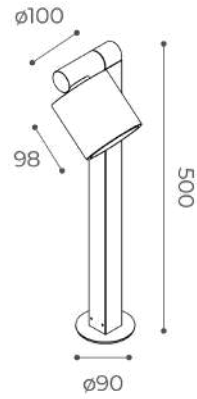

Muse Spot 01 Bollard

h500

Available finishes:

- white
- sand
- aluminium
- black
- olive green **on request*

SUPPORT ONLY:

- black

Light Source cob led
Supply 220-240V
CRI ≥80
Electrical Class II
IP rating 65
Application ground
Diffuser transparent tempered glass

Power 12Wled/15We
Led Colour temp. 2700/3000K