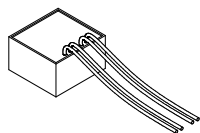

ACCESSORIES

Power supply 8V 110-2240V IP54
44x46x26mm

code **9037**