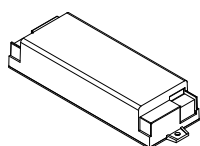

code **9057**

Power supply 24V 20Watt IP20
103x67x21mm

code **9007**

Anchor bolts
Ø88x165mm

code **9062**

Power supply 24V 50Watt IP20
190x60x36mm

code **9008**

ACCESSORIES: