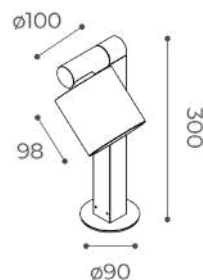

Muse Spot 01 Bollard

h300

Available finishes:

- white
- sand
- aluminium
- black
- olive green **on request*

SUPPORT ONLY:

- black

Light Source cob led
Supply 220-240V
CRI ≥80
Electrical Class II
IP rating 65
Application ground
Diffuser transparent tempered glass

Power 12Wled/15We
Led Colour temp. 2700/3000K