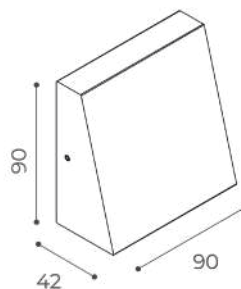

Itaca 90

wall