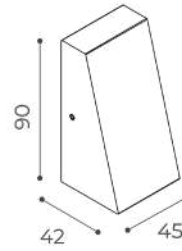

Itaca 45

wall