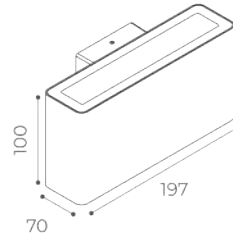

Divar

wall monoemission