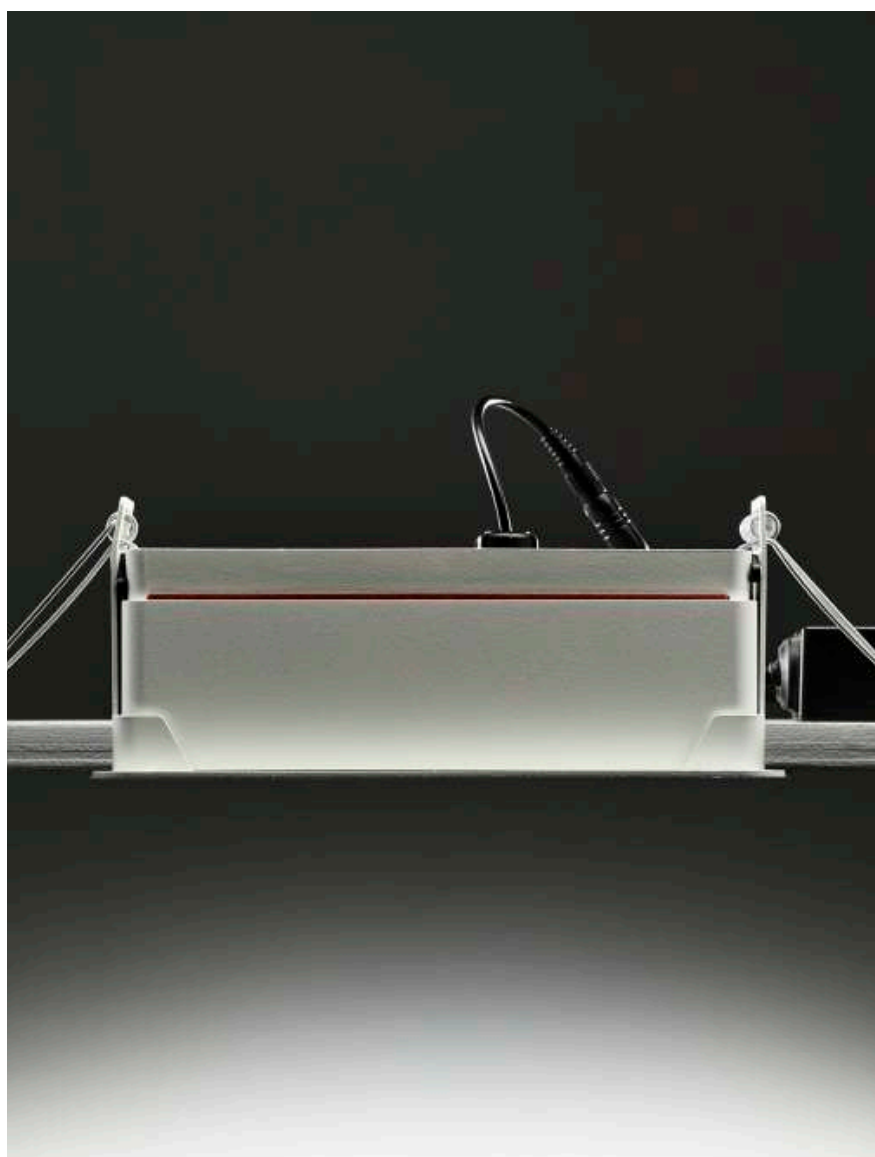

ACCESSORIES

Metal box for concrete installation
385x162x125mm

code **9079**

ACCESSORIES:
code **9079**