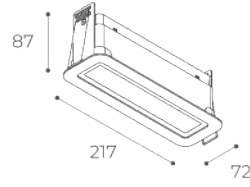

Divar Recessed

Available finishes:

white

Light Source
Supply
Dimmer
CRI
IP rating
Electrical Class
Application
Diffuser

power led / mid power led
220-240V
upon request
≥80
IP65
II
ceiling
transparent glass / sandblasted

Power

Led Colour temp.

220-240V 12,1Wled 15,4We
5,7Wled 7,2 We
2700K / 3000K