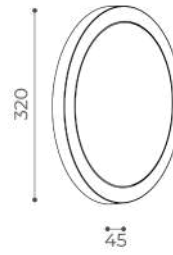

# Aria

Available finishes:

**Light Source** mid power led  
**Supply** 220-240V  
**Dimmer** phase cut  
**CRI** ≥80  
**IP rating** 65  
**Electrical Class** II  
**Application** wall/ceiling  
**Diffuser** polycarbonate