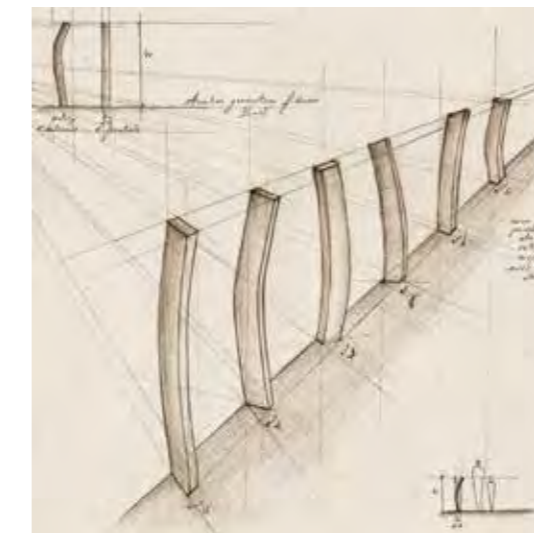

Vela | Bollard