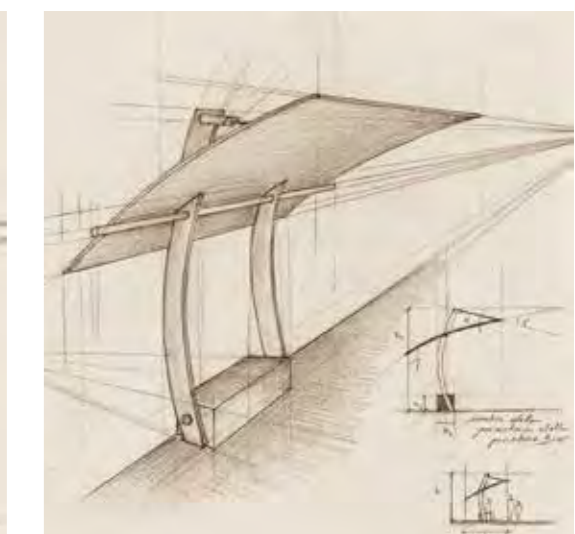

Vela | Bollard

Vela | Bicycle Rack

Vela | Basket

Vela | Bench

Vela | Flower Pot

Vela | Fountain

Vela | Shelter

design | Marco Brighi & Effetoleva

Height

Available from 4 to 10 meters.

Ground fixing by base flange with anchor bolts or rooted in the ground.

Vela

Bollard

Bollard details

Made in shaped square pipe available in the following materials:

- Corten steel
- Stainless steel
- Hot galvanized steel powder coated with possibility to choose any RAL color.