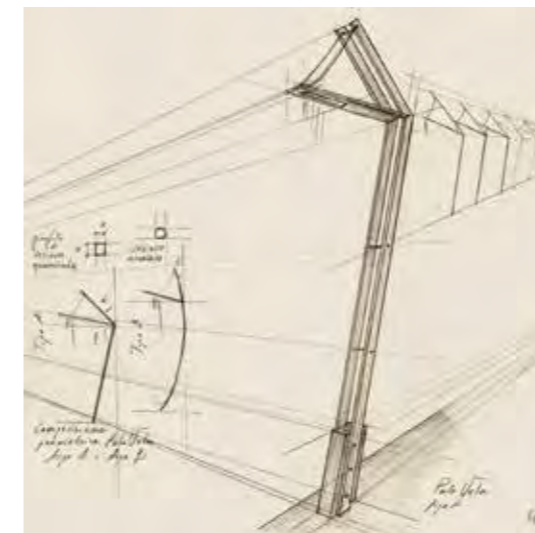

Vela | Lighting Pole