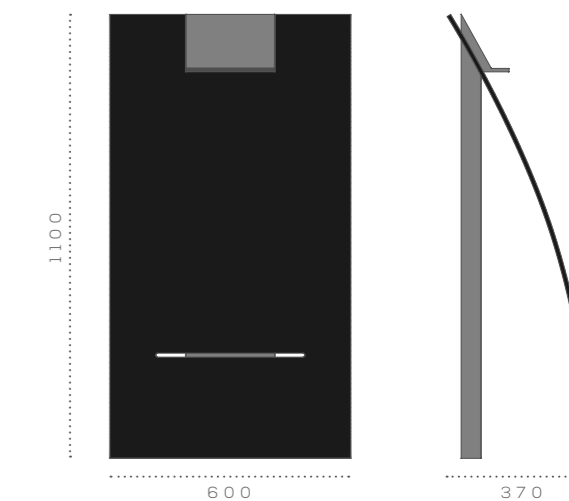

Vela

Fountain

Fountain details

Available in the following materials:

- Corten steel
- Stainless steel
- Hot galvanized steel powder coated with possibility to choose any RAL color.

Ground fixing by base flange with anchor bolts or rooted in the ground.