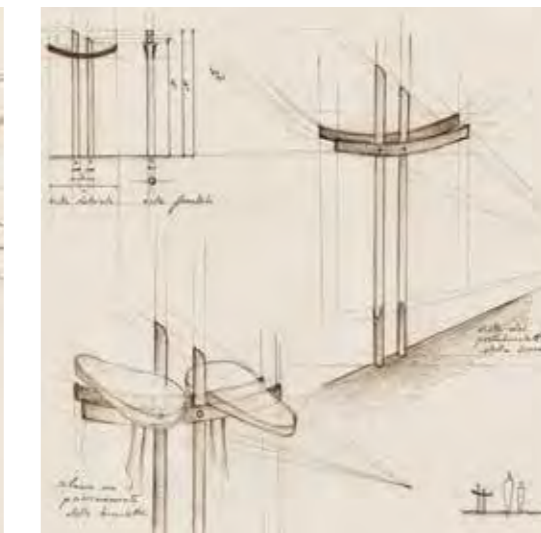

Vela | Bollard

Vela | Bicycle Rack

Vela | Basket

Vela | Bench

Vela | Flower Pot

Vela | Fountain

Vela | Shelter

design | Marco Brighi & Effetoleva

Height

Available from 4 to 10 meters.

Ground fixing by base flange with anchor bolts or rooted in the ground.

Vela

Bollard

Bollard details

Made in shaped square pipe available in the following materials:

- Corten steel
- Stainless steel
- Hot galvanized steel powder coated with possibility to choose any RAL color.

Ground fixing by base flange with anchor bolts or rooted in the ground, available also in removable version.

Vela

Bicycle Rack

Bicycle rack details

Made by two stainless steel pipes and two superior shaped support for bicycle hooking available in the following materials:

Sits covered by hard wood or concrete.

Ground fixing by base flange with anchor bolts or rooted in the ground.

Vela

Flower Pot

Dimensions

Height: version A 700 mm, version B 600 mm
Width: version A 300 mm, version B 320 mm
Depth: version A 300 mm, version B 320 mm