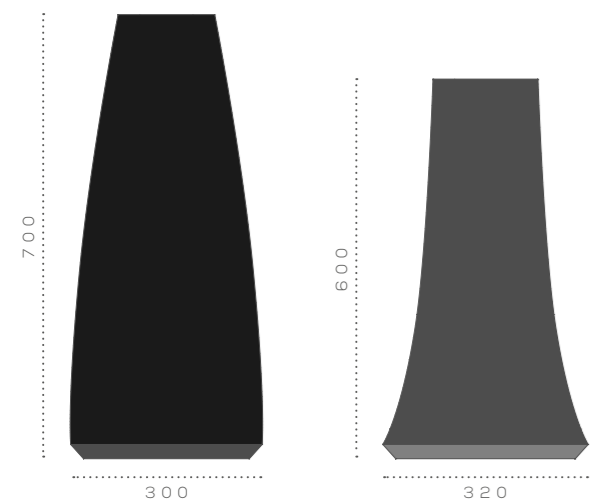

Dimensions

Height 760 mm
Width 2000 mm
Depth 660 mm

Bench details

Frame available in the following materials:

- Corten steel
- Stainless steel
- Hot galvanized steel powder coated with possibility to choose any RAL color.

Sits covered by hard wood or concrete.

Ground fixing by base flange with anchor bolts or rooted in the ground.

Vela

Flower Pot

Dimensions

Height: version A 700 mm, version B 600 mm
Width: version A 300 mm, version B 320 mm
Depth: version A 300 mm, version B 320 mm