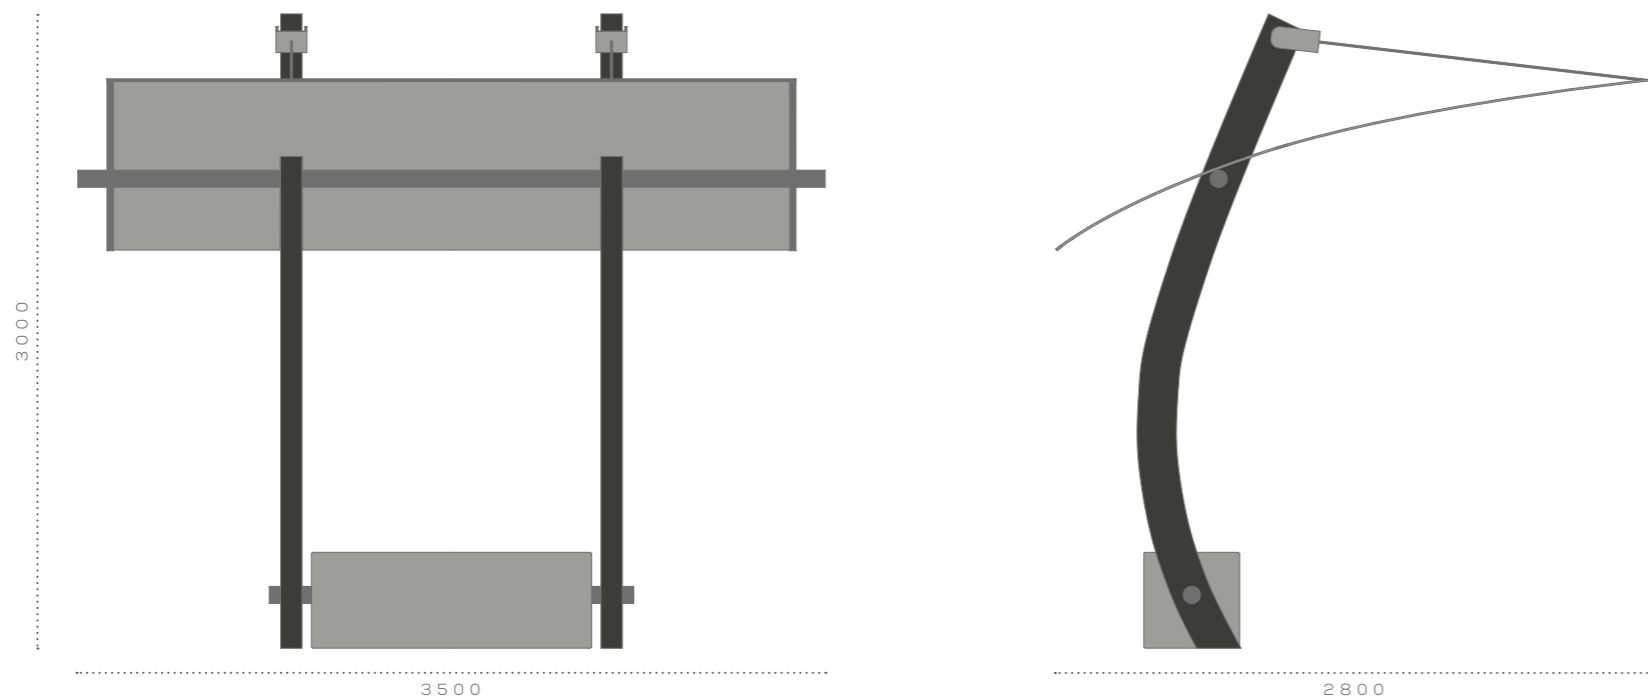

Sits covered by hard wood or concrete.

Ground fixing by base flange with anchor bolts or rooted in the ground.

Vela

Flower Pot

Dimensions

Height: version A 700 mm, version B 600 mm
Width: version A 300 mm, version B 320 mm
Depth: version A 300 mm, version B 320 mm

Vela

Fountain

Fountain details

Available in the following materials:

- Corten steel
- Stainless steel
- Hot galvanized steel powder coated with possibility to choose any RAL color.

Ground fixing by base flange with anchor bolts or rooted in the ground.

www.sphera.com.au | www.bottega7.com.au

Vela

Shelter

sphera
Enhancing Spaces

Dimensions

Height 3000 mm
Width 3500 mm
Depth 2800 mm

Shelter details

Frame made by hot galvanized steel powder coated.