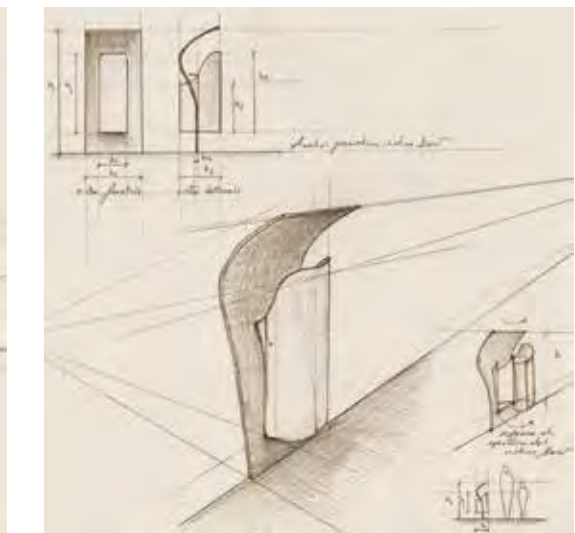

Vela | Bollard

Vela | Bicycle Rack

Vela | Basket

Vela | Bench

Vela | Flower Pot

Vela | Fountain

Vela | Shelter

design | Marco Brighi & Effetoleva

Height

Available from 4 to 10 meters.

Ground fixing by base flange with anchor bolts or rooted in the ground.

Vela

Bollard

Bollard details

Made in shaped square pipe available in the following materials:

- Corten steel
- Stainless steel
- Hot galvanized steel powder coated with possibility to choose any RAL color.

Sits covered by hard wood or concrete.

Ground fixing by base flange with anchor bolts or rooted in the ground.

Vela

Flower Pot

Dimensions

Height: version A 700 mm, version B 600 mm
Width: version A 300 mm, version B 320 mm
Depth: version A 300 mm, version B 320 mm