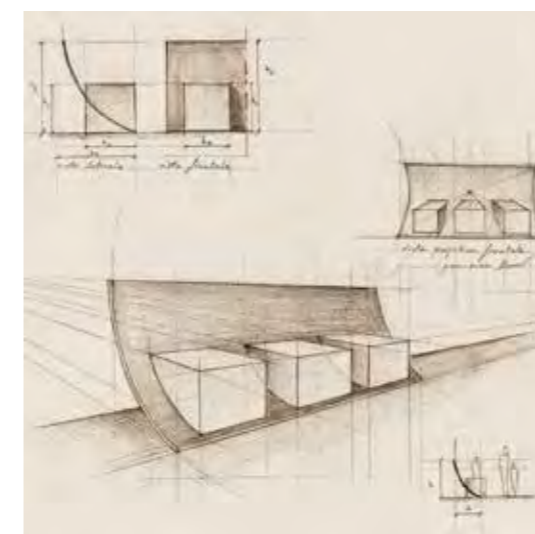

Vela | Bollard

Vela | Bicycle Rack

Vela | Basket

Vela | Bench

Vela | Flower Pot

Vela | Fountain

Vela | Shelter

design | Marco Brighi & Effetoleva

Height

Available from 4 to 10 meters.

Ground fixing by base flange with anchor bolts or rooted in the ground.

Vela

Bollard

Bollard details

Made in shaped square pipe available in the following materials:

- Corten steel
- Stainless steel
- Hot galvanized steel powder coated with possibility to choose any RAL color.