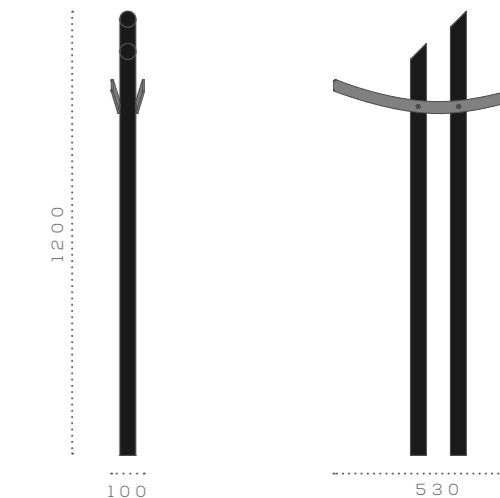

- Galvanized steel powder coated with possibility to choose any RAL color
- Stainless steel.

Lighting fixture

Made in stainless steel, designed to allow up to 4 modules of 16 LED each and equipped with symmetrical or asymmetrical street optics.

Height

Available from 4 to 10 meters.

Ground fixing by base flange with anchor bolts or rooted in the ground.

Vela

Bollard

Bollard details

Made in shaped square pipe available in the following materials:

- Corten steel
- Stainless steel
- Hot galvanized steel powder coated with possibility to choose any RAL color.

Ground fixing by base flange with anchor bolts or rooted in the ground, available also in removable version.

Vela

Bicycle Rack

Bicycle rack details

Made by two stainless steel pipes and two superior shaped support for bicycle hooking available in the following materials:

Sits covered by hard wood or concrete.

Ground fixing by base flange with anchor bolts or rooted in the ground.

Vela

Flower Pot

Dimensions

Height: version A 700 mm, version B 600 mm
Width: version A 300 mm, version B 320 mm
Depth: version A 300 mm, version B 320 mm