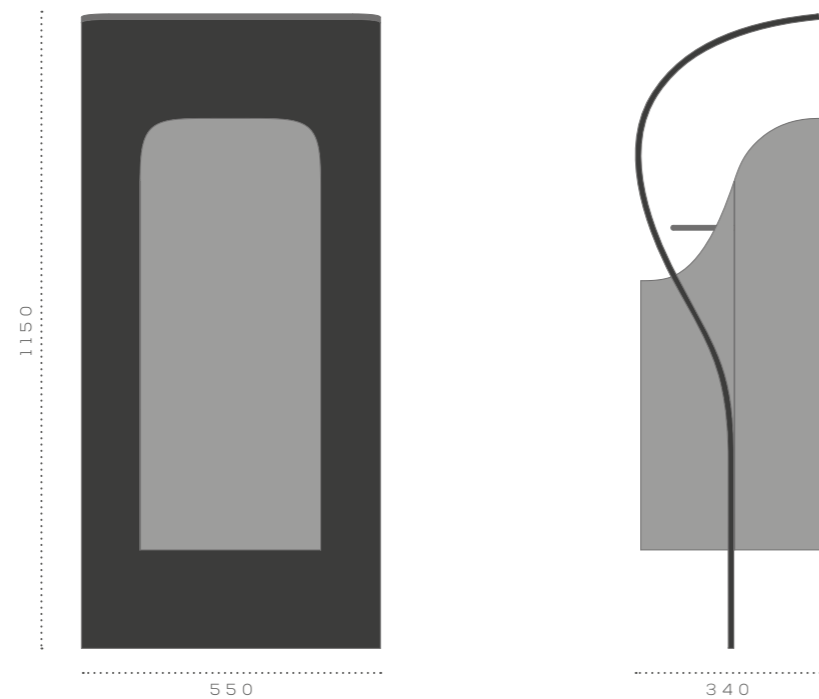

Height

Available from 4 to 10 meters.

Ground fixing by base flange with anchor bolts or rooted in the ground.

Vela

Bollard

Bollard details

Made in shaped square pipe available in the following materials:

- Corten steel
- Stainless steel
- Hot galvanized steel powder coated with possibility to choose any RAL color.

Dimensions

Height 1150 mm
Width 550 mm
Depth 340 mm
Capacity 40 liters

Basket details

Hot galvanized cylindrical central body powder coated with a door for garbage bag extraction. Frame available in the following materials:

Dimensions

Height 760 mm
Width 2000 mm
Depth 660 mm

Bench details

Frame available in the following materials:

- Corten steel
- Stainless steel
- Hot galvanized steel powder coated with possibility to choose any RAL color.

Sits covered by hard wood or concrete.

Ground fixing by base flange with anchor bolts or rooted in the ground.

Vela

Flower Pot

Dimensions

Height: version A 700 mm, version B 600 mm
Width: version A 300 mm, version B 320 mm
Depth: version A 300 mm, version B 320 mm