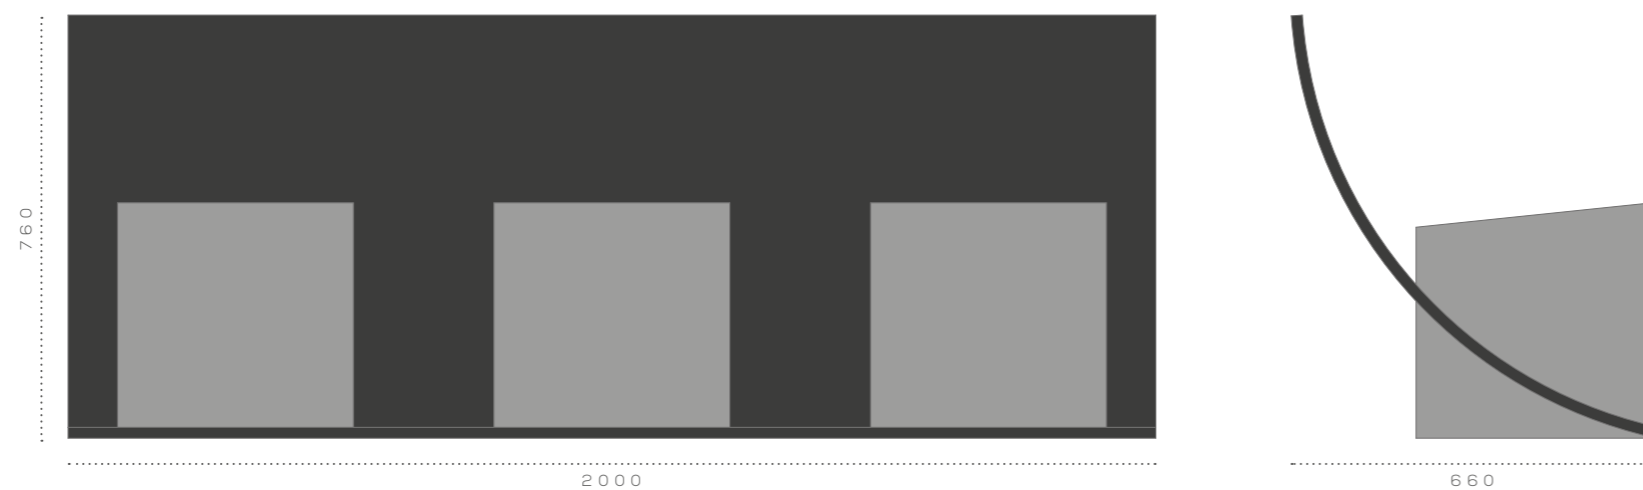

Dimensions

Height 760 mm
Width 2000 mm
Depth 660 mm

Bench details

Frame available in the following materials:

- Corten steel
- Stainless steel
- Hot galvanized steel powder coated with possibility to choose any RAL color.