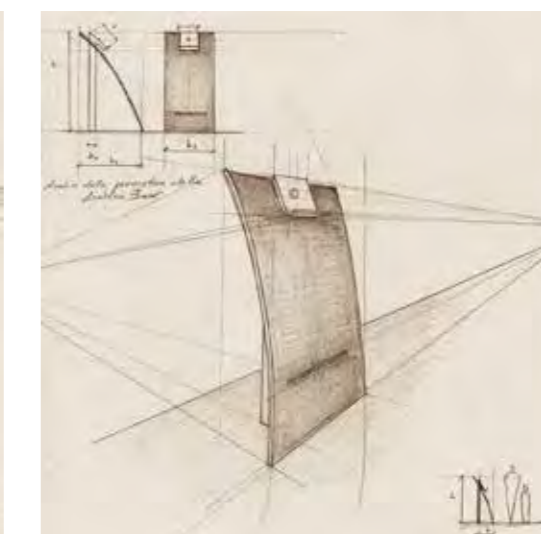

Vela | Fountain