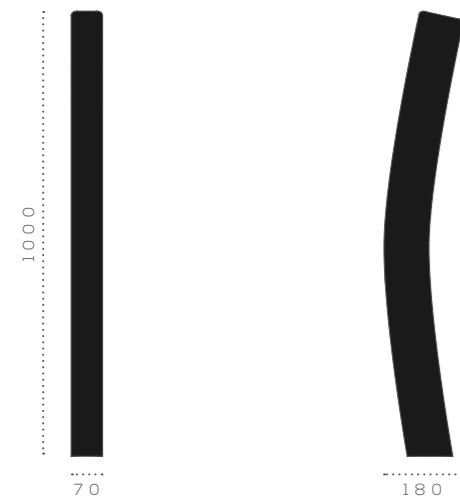

Height

Available from 4 to 10 meters.

Ground fixing by base flange with anchor bolts or rooted in the ground.

Vela

Bollard

Bollard details

Made in shaped square pipe available in the following materials:

- Corten steel
- Stainless steel
- Hot galvanized steel powder coated with possibility to choose any RAL color.