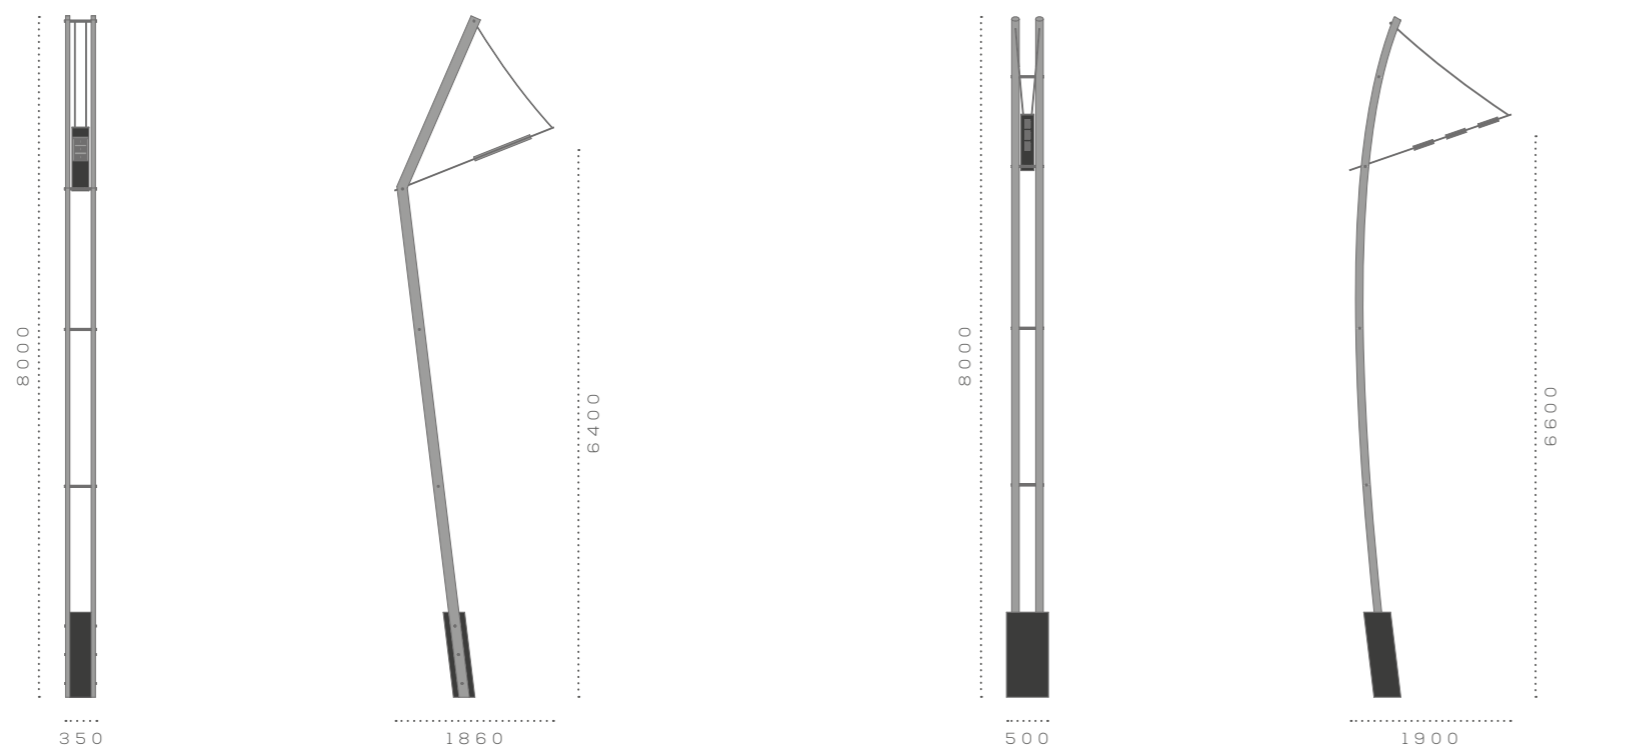

Vela

Lighting Pole

sphera
Enhancing Spaces

Typical applications

Roads, residential areas, hotels, shopping centers, parking areas, parks.

Pole details

Available in the following materials:

- Galvanized steel powder coated with possibility to choose any RAL color
- Stainless steel.

Lighting fixture

Made in stainless steel, designed to allow up to 4 modules of 16 LED each and equipped with symmetrical or asymmetrical street optics.

Height

Available from 4 to 10 meters.

Ground fixing by base flange with anchor bolts or rooted in the ground.