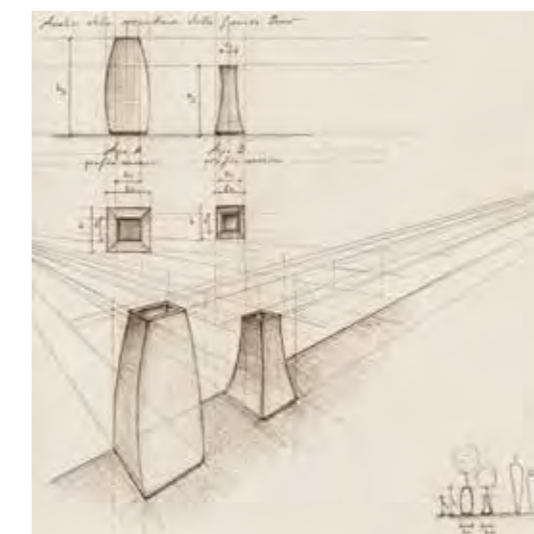

Vela | Bollard

Vela | Bicycle Rack

Vela | Basket

Vela | Bench

Vela | Flower Pot

Vela | Fountain

Vela | Shelter

design | Marco Brighi & Effetoleva

Height

Available from 4 to 10 meters.

Ground fixing by base flange with anchor bolts or rooted in the ground.

Vela

Bollard

Bollard details

Made in shaped square pipe available in the following materials:

- Corten steel
- Stainless steel
- Hot galvanized steel powder coated with possibility to choose any RAL color.