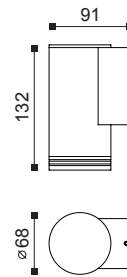

650440

Neutral White
4000K LED
220-240V
4W

IP54

Wall Mounted