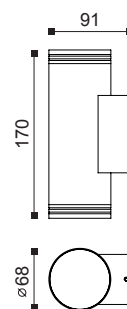

### 652X440

Neutral White  
4000K LED  
220-240V  
2x4W

IP54

Wall Mounted