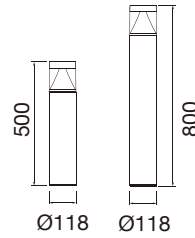

Paletto

6311230500
Warm White
3000K LED
220-240V 12W
500mm

6311240500
Neutral White
4000K LED
220-240V 12W
500mm

IP65

Floor

6311230800
Warm White
3000K LED
220-240V 12W
800mm

6311240800
Neutral White
4000K LED
220-240V 12W
800mm