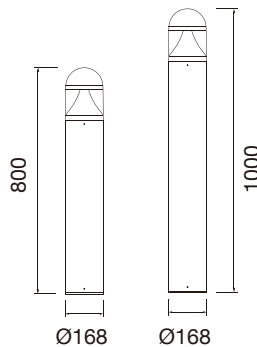

63325301000
Warm White
3000K LED
220-240V 25W
1000mm

63325401000
Neutral White
4000K LED
220-240V 25W
1000mm

Finish

White

Suffix to code - WH

Black

Suffix to code - BK

Aluminium

Suffix to code - AL