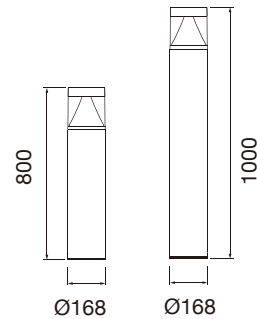

Paletto

6311230500
Warm White
3000K LED
220-240V 12W
500mm

6311240500
Neutral White
4000K LED
220-240V 12W
500mm

IP65

Floor

6311230800
Warm White
3000K LED
220-240V 12W
800mm

6311240800
Neutral White
4000K LED
220-240V 12W
800mm

6322530800
Warm White
3000K LED
220-240V 25W
800mm

6322540800
Neutral White
4000K LED
220-240V 25W
800mm

63225301000
Warm White
3000K LED
220-240V 25W
1000mm

63225401000
Neutral White
4000K LED
220-240V 25W
1000mm

6332530800
Warm White
3000K LED
220-240V 25W
800mm

6332540800
Neutral White
4000K LED
220-240V 25W
800mm

63325301000
Warm White
3000K LED
220-240V 25W
1000mm

63325401000
Neutral White
4000K LED
220-240V 25W
1000mm