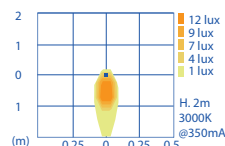

10 09 6X1
1,5W LED
220-240V 50/60Hz
power supply included
Class I

A A+ A++