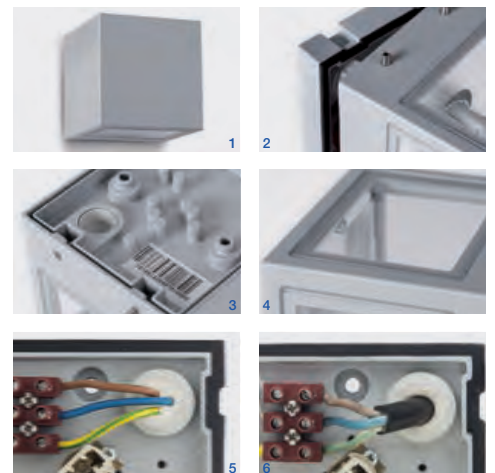

ONE

Multiple Openings

230V
IP65
IK 07

available colors:

- .02 white
- .06 grey
- .08 antrachite
- .09 bronze

Body and fixing plate made of die-cast aluminium alloy, corrosion resistant. Protection with anodizing treatment, epoxy powder base coating and polyester painting. 5mm thick extra-clear flat tempered glass cover. Product with no visible screws and completely hidden fixing plate. Cable input $\varnothing 1\div 13$ mm.

CENTRO DIREZIONALE
MILANO, ITALIA

- 1 No visible screws with closing dowels
- 2 Wall fixing plate hidden in the body
- 3 IP 65 protection rate with IP 66 integral cable gland
- 4 Extra-clear glass (maximum transmission of light)
- 5 Installation of the cable gland with multipolar cables
- 6 Installation of the cable gland with unipolar cables

- 1 Sans vis apparentes
- 2 Platine de fixation murale dissimulée dans le corps.
- 3 Degré de protection IP 65 avec passe-câble intégré IP 66
- 4 Verre extra-clair (transmission maximale de la lumière)
- 5 Installation du passe-câble avec câbles multipaires
- 6 Installation du passe-câble avec câble