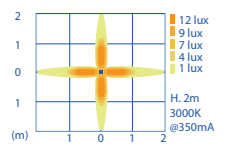

10 09 6X4
6W LED
220-240V 50/60Hz
power supply included
Class I

A A+ A++