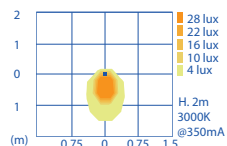

1 LED
230V

POWER SUPPLY INCLUDED

10 09 6X6
1,5W LED
220-240V 0/50/60Hz
power supply included
Class I

A A+ A++

10 09 6X1
1,5W LED
220-240V 50/60Hz
power supply included
Class I

A A+ A++

How to create the product code?

WHITE versions available:
1 = 3000K (165 lm)
6 = 4000K (190 lm)

Other versions available
ON REQUEST:
9 = 2700K (165 lm)
7 = 5000K (190 lm)
4 = Amber
2 = Red
3 = Green
5 = Blue

2 LED
230V

POWER SUPPLY INCLUDED

10 09 6X7
3W LED
220-240V 0/50/60Hz
power supply included
Class I

A A+ A++

10 09 6X2
3W LED
220-240V 50/60Hz
power supply included
Class I

A A+ A++

10 09 6X5
3W LED
220-240V 50/60Hz
power supply included
Class I

A A+ A++

How to create the product code?

WHITE versions available:
1 = 3000K (330 lm)
6 = 4000K (380 lm)

Other versions available
ON REQUEST:
9 = 2700K (330 lm)
7 = 5000K (380 lm)
4 = Amber
2 = Red
3 = Green
5 = Blue

4 LED
230V

POWER SUPPLY INCLUDED

10 09 6X8
6W LED
220-240V 0/50/60Hz
power supply included
Class I

A A+ A++

10 09 6X4
6W LED
220-240V 50/60Hz
power supply included
Class I

A A+ A++

How to create the product code?

WHITE versions available:
1 = 3000K (660 lm)
6 = 4000K (760 lm)

Other versions available
ON REQUEST:
9 = 2700K (660 lm)
7 = 5000K (760 lm)
4 = Amber
2 = Red
3 = Green
5 = Blue