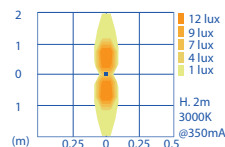

10 09 6X2
3W LED
220-240V 50/60Hz
power supply included
Class I

A A+ A++