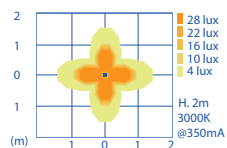

How to create the product code?

WHITE versions available:
1 = 3000K (330 lm)
6 = 4000K (380 lm)

Other versions available
ON REQUEST:
9 = 2700K (330 lm)
7 = 5000K (380 lm)
4 = Amber
2 = Red
3 = Green
5 = Blue

4 LED
230V

POWER SUPPLY INCLUDED

10 09 6X8
6W LED
220-240V 0/50/60Hz
power supply included
Class I

A A+ A++