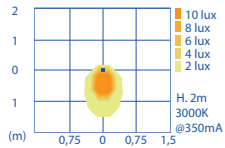

POWER SUPPLY INCLUDED

10 11 6X1
4W LED
220-240V 0/50/60Hz
power supply included
Class I

A A+ A++