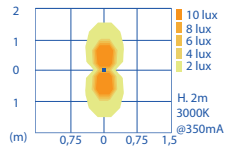

1 LED
230V

POWER SUPPLY INCLUDED

10 11 6X2
4W LED
220-240V 0/50/60Hz
power supply included
Class I

A A+ A++