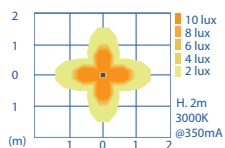

1 LED
230V

POWER SUPPLY INCLUDED

10 11 6X4
4W LED
220-240V 0/50/60Hz
power supply included
Class I

A A+ A++