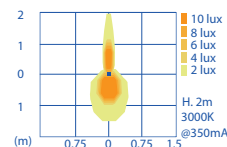

WHITE versions available:
1 = 3000K (165 lm)
6 = 4000K (190 lm)

Other versions available
ON REQUEST:
9 = 2700K (165 lm)
7 = 5000K (190 lm)
4 = Amber
2 = Red
3 = Green
5 = Blue

2 LED
230V

POWER SUPPLY INCLUDED

A A+ A++

How to create the product code?

WHITE versions available:
1 = 3000K (330 lm)
6 = 4000K (380 lm)

Other versions available
ON REQUEST:
9 = 2700K (330 lm)
7 = 5000K (380 lm)
4 = Amber
2 = Red
3 = Green
5 = Blue