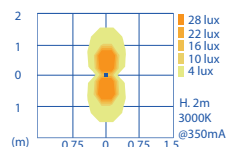

How to create the product code?

WHITE versions available:
1 = 3000K (165 lm)
6 = 4000K (190 lm)

Other versions available
ON REQUEST:
9 = 2700K (165 lm)
7 = 5000K (190 lm)
4 = Amber
2 = Red
3 = Green
5 = Blue

2 LED
230V

POWER SUPPLY INCLUDED

10 09 6X7
3W LED
220-240V 0/50/60Hz
power supply included
Class I

A A+ A++