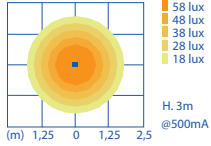

15 16 619
HIT-TC-CE 20W (1700 lm)
G8,5
220-240V 0/50/60Hz
Class I

A A+