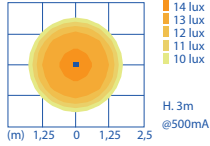

15 16 639
TC-TE 18W (1200 lm)
GX24q-2
220-240V 0/50/60Hz
Class I

A A+