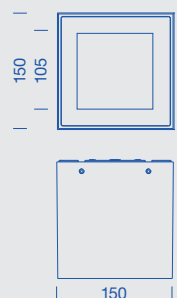

WHITE versions available:
1 = 3000K (2240 lm)
6 = 4000K (2420 lm)

LED
230V

POWER SUPPLY INCLUDED

Sandblasted Glass
Verre Sablé

15 16 5X3

17W LED
220-240V 50/60Hz
power supply included
Class I

A A+ A++

Technical data