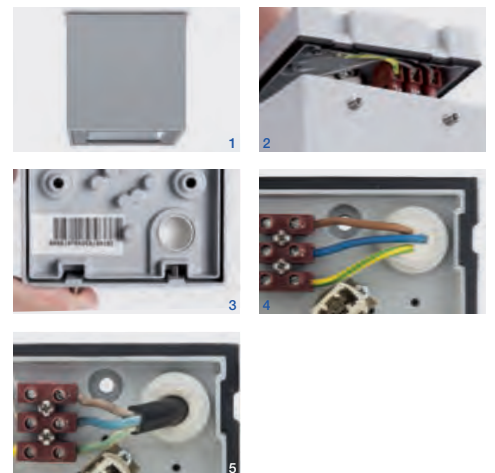

ONE

Bulkhead Plafonnier

230V
IP65
IK 05

available colors:

- .02 white
- .06 grey
- .08 antrachite
- .09 bronze

Body and fixing plate made of die-cast aluminium alloy, corrosion resistant. Protection with anodizing treatment, epoxy powder base coating and polyester painting. 5mm thick extra-clear or sandblasted flat tempered glass. Product with no visible screws and completely hidden fixing plate.

EDEKA-MARKT RUF,
ST. PETER, GERMANIA

- 1 No visible screws
- 2 Wall fixing plate hidden in the body
- 3 IP 65 protection rate with IP 66 integral cable gland
- 4 Installation of the cable gland with multipolar cables
- 5 Installation of the cable gland with unipolar cables