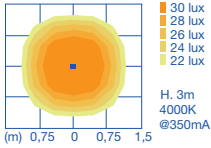

LED
230V

POWER SUPPLY INCLUDED

Transparent Glass
Verre Transparent

10 10 6X5

5W LED
220-240V 50/60Hz
power supply included
Class I

A A+ A++