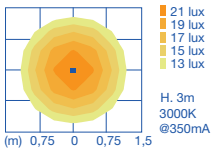

How to create
the product code?

WHITE versions available:
1 = 3000K (550 lm)
6 = 4000K (580 lm)

LED
230V

POWER SUPPLY INCLUDED

Sandblasted Glass
Verre Sablé

10 11 6X5

5W LED
220-240V 50/60Hz
power supply included
Class I

A A+ A++