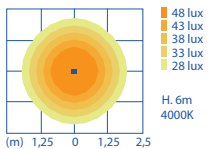

WHITE versions available:
1 = 3000K (2240 lm)
6 = 4000K (2420 lm)

LED
230V

POWER SUPPLY INCLUDED

Sandblasted Glass
Verre Sablé

15 16 5X3

17W LED
220-240V 50/60Hz
power supply included
Class I

A A+ A++

Technical data