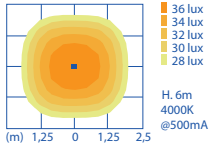

LED
230V

POWER SUPPLY INCLUDED

Transparent Glass
Verre Transparent

15 15 5X3

17W LED
220-240V 50/60Hz
power supply included
Class I

A A+ A++