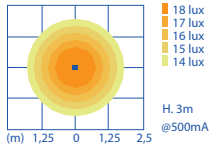

LAMP
Transparent Glass
Verre Transparent

15 15 619
HIT-TC-CE 20W (1700 lm)
G8,5
220-240V 0/50/60Hz
Class I

A A+

LAMP
Sandblasted Glass
Verre Sablé

15 16 619
HIT-TC-CE 20W (1700 lm)
G8,5
220-240V 0/50/60Hz
Class I

A A+

15 16 639
TC-TE 18W (1200 lm)
GX24q-2
220-240V 0/50/60Hz
Class I

A A+

Technical data