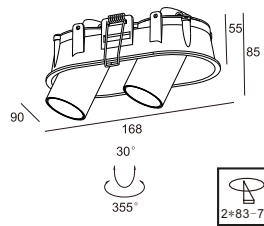

Dimmable

932X73050DIM

Adjustable
Warm White
3000K LED
220-240V
2x7W

932X74050DIM

Adjustable
Neutral White
4000K LED
220-240V 2x7W

Finish

Black

Suffix to code - BK