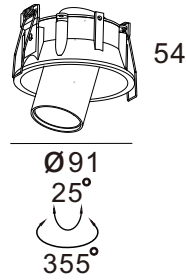

Okki

93073050DIM

Adjustable
Warm White
3000K LED
220-240V
7W

93074050DIM

Adjustable
Neutral White
4000K LED
220-240V 7W

IP20

Ceiling Recessed

50° Beam

Dimmable

932X73050DIM

Adjustable
Warm White
3000K LED
220-240V
2x7W

932X74050DIM

Adjustable
Neutral White
4000K LED
220-240V 2x7W

Finish

Black

Suffix to code - BK