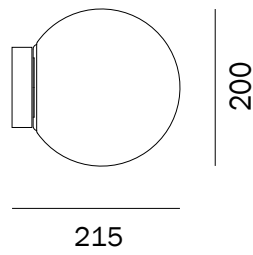

O-lamp

T152

230V
42W max
E27

IP40    

Wall 
Ceiling 

Finish

Anodised Aluminium

Opal Blown Glass