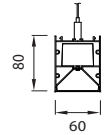

351404020

Neutral White
4000K LED
230V / 40W

IP20

Pendant

Ceiling

with optional surface mounting clips