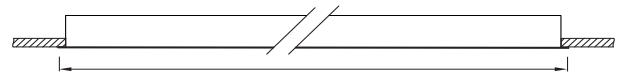

25W - 886mm
34W - 1146mm
40W - 1488mm

Linea T-Bar Recessed

354273020

Warm White
3000K LED
230V / 27W

354373020

Warm White
3000K LED
230V / 37W

354274020

Neutral White
4000K LED
230V / 27W