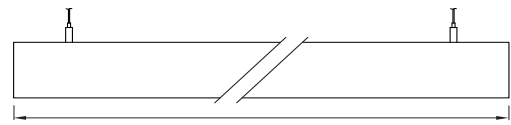

Neutral White
4000K LED
230V / 40W

IP20

Pendant

Ceiling

with optional surface mounting clips

25W - 870mm
34W - 1130mm
40W - 1470mm

Linea Recessed

353253020