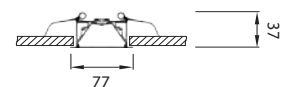

37W - 1195mm
27W - 595mm