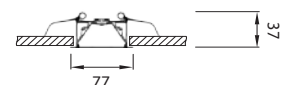

37W - 1195mm
27W - 595mm