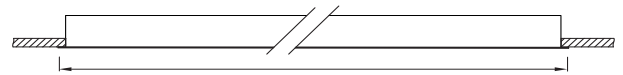

Linea

351253020

Warm White
3000K LED
230V / 25W

351343020

Warm White
3000K LED
230V / 34W

351403020

Warm White
3000K LED
230V / 40W

351254020

Neutral White
4000K LED
230V / 25W

351344020

Neutral White
4000K LED
230V / 34W

351404020

Neutral White
4000K LED
230V / 40W

IP20

Pendant

Ceiling

with optional surface mounting clips

25W - 870mm
34W - 1130mm
40W - 1470mm

Linea Recessed

353253020

Warm White
3000K LED
230V / 25W

353343020

Warm White
3000K LED
230V / 34W

353403020

Warm White
3000K LED
230V / 40W

353254020

Neutral White
4000K LED
230V / 25W

353344020

Neutral White
4000K LED
230V / 34W

353404020

Neutral White
4000K LED
230V / 40W

IP20

Ceiling Recessed

25W - 886mm
34W - 1146mm
40W - 1488mm

Linea T-Bar Recessed

354273020

Warm White
3000K LED
230V / 27W

354373020

Warm White
3000K LED
230V / 37W

354274020

Neutral White
4000K LED
230V / 27W

354374020

Neutral White
4000K LED
230V / 37W

IP20

T-Bar Recessed

37W - 1195mm
27W - 595mm