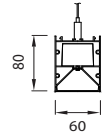

25W - 870mm
34W - 1130mm
40W - 1470mm

Linea Recessed

353253020

Warm White
3000K LED
230V / 25W

353343020

Warm White
3000K LED
230V / 34W

353403020

Warm White
3000K LED
230V / 40W