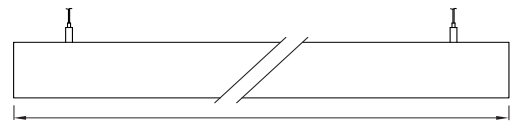

25W - 870mm
34W - 1130mm
40W - 1470mm

Linea Recessed

353253020

Warm White
3000K LED
230V / 25W

353343020

Warm White
3000K LED
230V / 34W

353403020

Warm White
3000K LED
230V / 40W