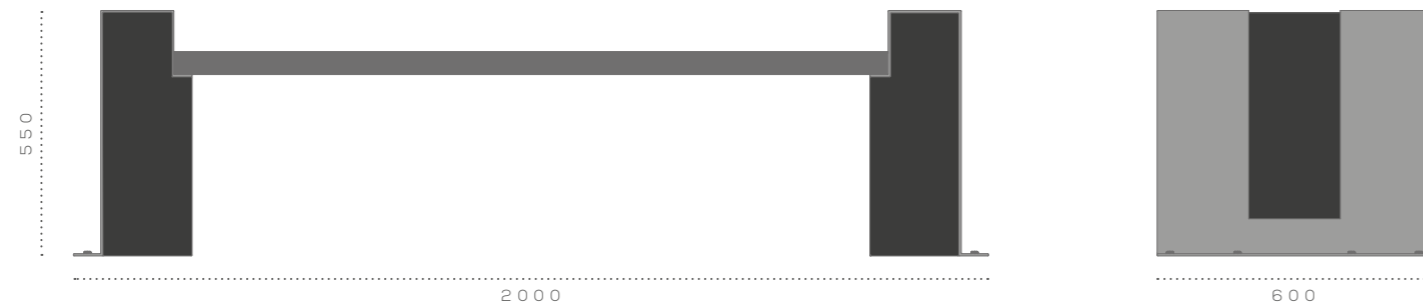

B a s k e t

Dimensions
Height 1000 mm
Width 450 mm
Depth 260 mm
Capacity 50 liters

Basket details
Frame made in hot galvanized steel powder coated with possibility to choose any RAL color and concrete.
Available with or without ashtray.
Ground fixing by base flange with anchor bolts or rooted in the ground.

Linea

B e n c h

Dimensions
Height 550 mm
Width 2000 mm
Depth 600 mm

Bench details
Made in colored concrete and hard wood with decoration in hot galvanized steel.