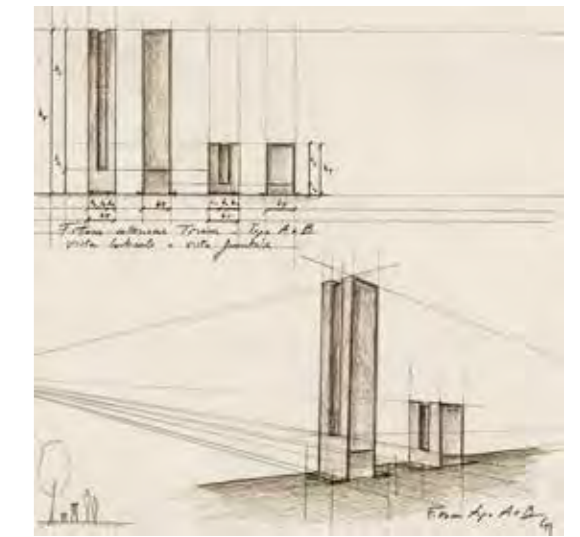

Linea | Bollard