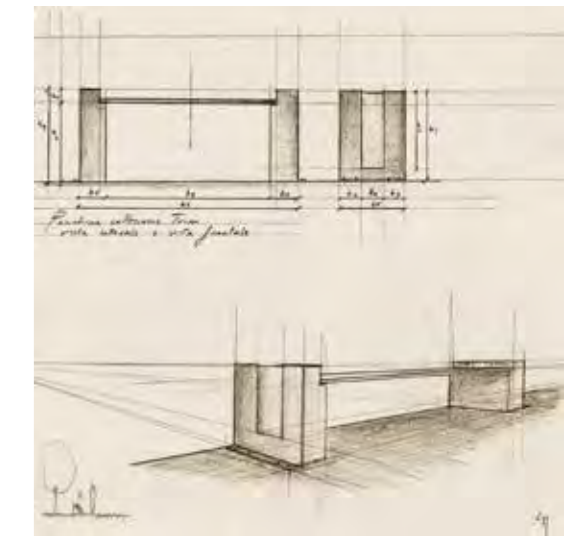

design | Giorgio Palermo

Linea | Lighting Pole
Linea | Multipurpose Pole

Linea | Bollard

Linea | Basket

Linea | Bench

Linea
Lighting Pole

Linea

Lighting Pole

Height

Available from 4 to 10 meters.

Linea

Multipurpose Pole

sphera
Enhancing Spaces

Multipurpose pole is a flexible product that uses the same support for different accessories such as:

- Lighting accessories
- Traffic regulating accessories
- Telecommunication accessories
- Banners.

Height

Available from 4 to 12 meters.

Pole details

Internal square section core made from hot dipped galvanized steel, powder coated with the possibility to choose any RAL color.

4 channels defined by aluminum profile on the corners.

Linea

B e n c h

Dimensions
Height 550 mm
Width 2000 mm
Depth 600 mm

Bench details
Made in colored concrete and hard wood with decoration in hot galvanized steel.