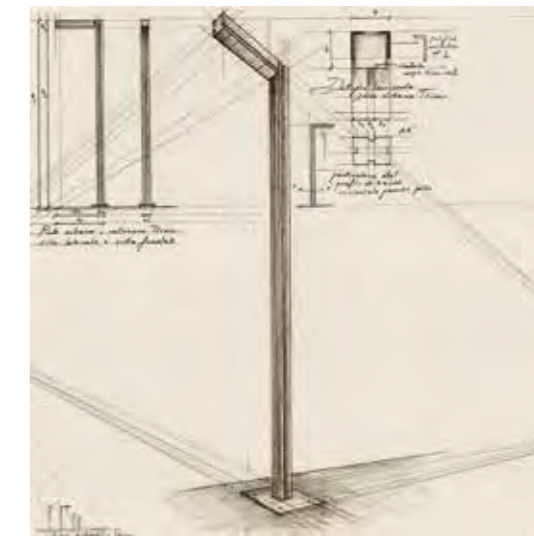

design | Giorgio Palermo

Linea | Lighting Pole
Linea | Multipurpose Pole

Linea | Bollard

Linea | Basket

Linea | Bench

Linea
Lighting Pole

Linea

Lighting Pole

Height

Available from 4 to 10 meters.

Linea

Multipurpose Pole

sphera
Enhancing Spaces

Multipurpose pole is a flexible product that uses the same support for different accessories such as:

- Lighting accessories
- Traffic regulating accessories
- Telecommunication accessories
- Banners.

Height

Available from 4 to 12 meters.

Pole details

Internal square section core made from hot dipped galvanized steel, powder coated with the possibility to choose any RAL color.

4 channels defined by aluminum profile on the corners.

Linea

B e n c h

Dimensions
Height 550 mm
Width 2000 mm
Depth 600 mm

Bench details
Made in colored concrete and hard wood with decoration in hot galvanized steel.