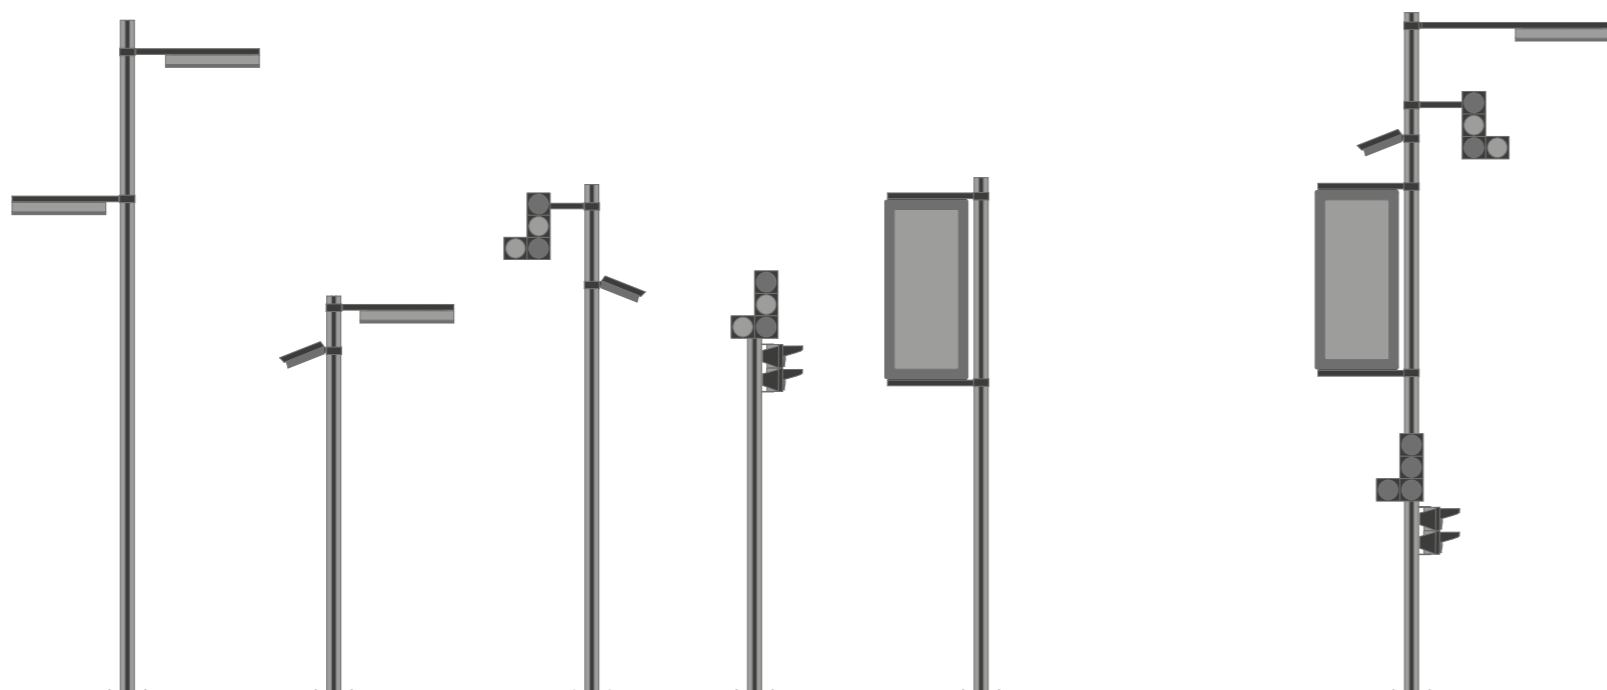

Ground fixing by base flange with anchor bolts or rooted in the ground.

Lighting fixture

Made in stainless steel, designed to allow up to 3 modules of 16 LED each for each fixtures and equipped with symmetrical or asymmetrical street optics.

Height

Available from 4 to 10 meters.

Linea

Multipurpose Pole

sphera
Enhancing Spaces

Multipurpose pole is a flexible product that uses the same support for different accessories such as:

- Lighting accessories
- Traffic regulating accessories
- Telecommunication accessories
- Banners.

Height

Available from 4 to 12 meters.

Pole details

Internal square section core made from hot dipped galvanized steel, powder coated with the possibility to choose any RAL color.

4 channels defined by aluminum profile on the corners.

Linea

B e n c h

Dimensions
Height 550 mm
Width 2000 mm
Depth 600 mm

Bench details
Made in colored concrete and hard wood with decoration in hot galvanized steel.