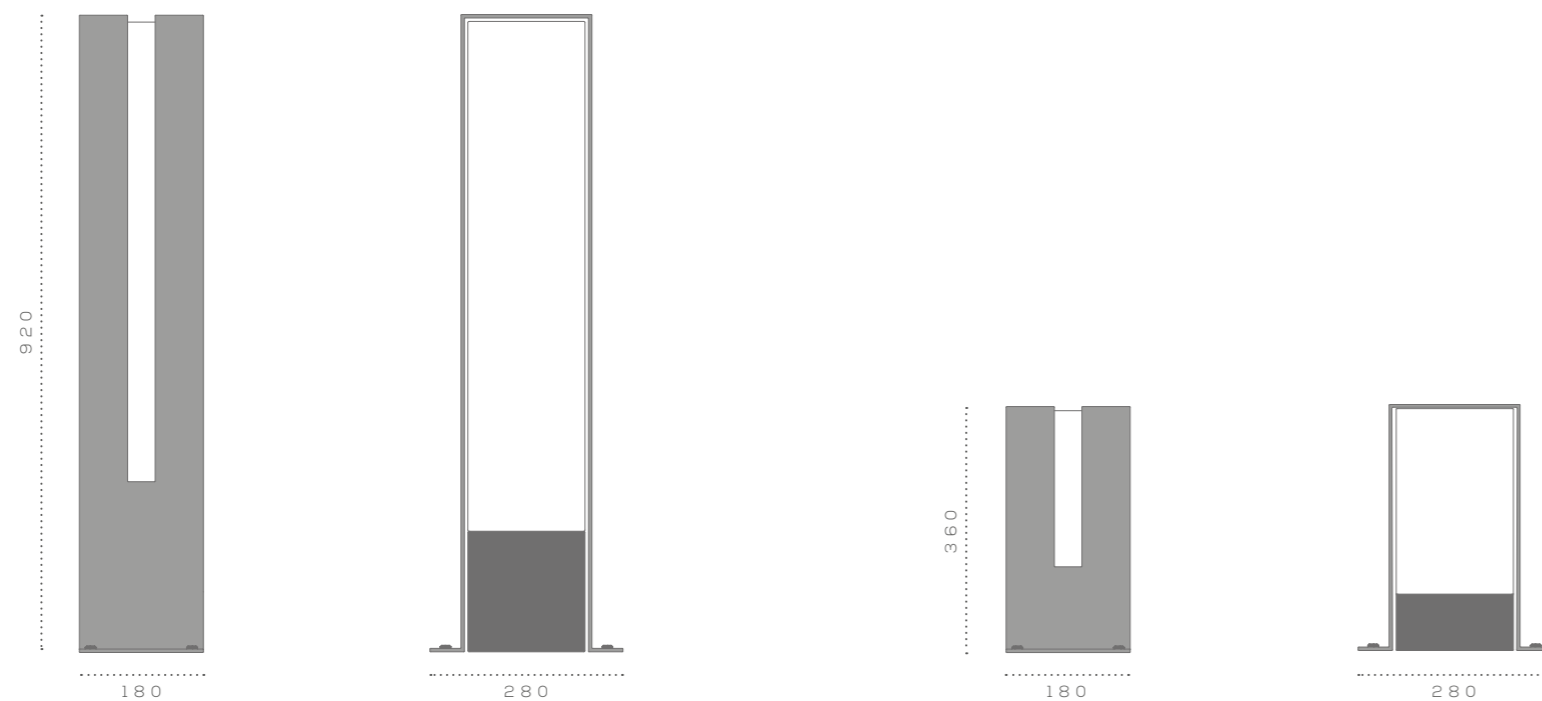

Height

Available from 4 to 12 meters.

Pole details

Internal square section core made from hot dipped galvanized steel, powder coated with the possibility to choose any RAL color.

4 channels defined by aluminum profile on the corners.

The 4 channels allow assembly of various accessories at any height and distance.

Ground fixing by base flange.

Linea

B o l l a r d

sphera
Enhancing Spaces

Dimensions

Height: version A 920 mm, version B 360 mm
Width: version A 180 mm, version B 180 mm
Depth: version A 280 mm, version B 280 mm

B a s k e t

Dimensions
Height 1000 mm
Width 450 mm
Depth 260 mm
Capacity 50 liters

Basket details
Frame made in hot galvanized steel powder coated with possibility to choose any RAL color and concrete.
Available with or without ashtray.
Ground fixing by base flange with anchor bolts or rooted in the ground.

Linea

B e n c h

Dimensions
Height 550 mm
Width 2000 mm
Depth 600 mm

Bench details
Made in colored concrete and hard wood with decoration in hot galvanized steel.