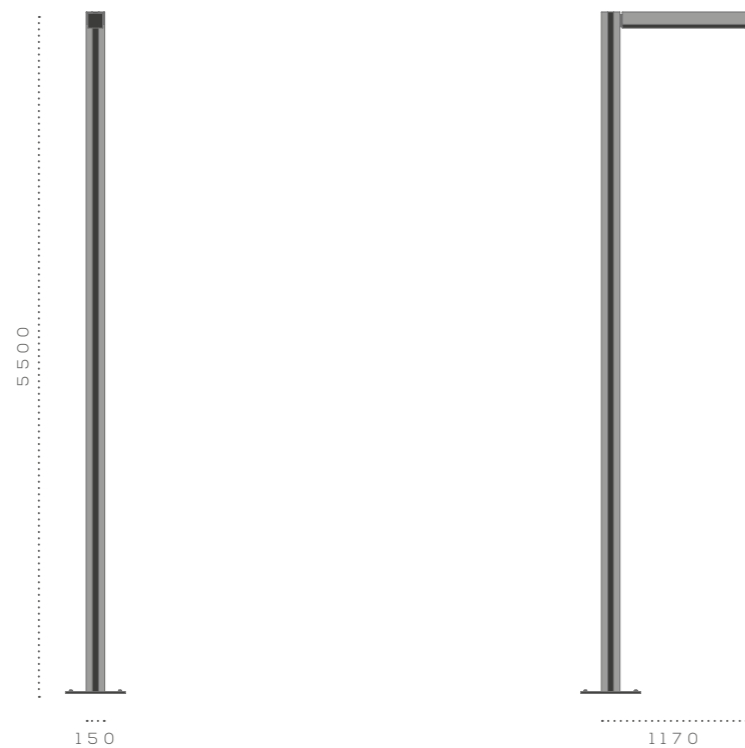

Linea

Lighting Pole

Typical applications

Roads, residential areas, hotels, shopping centers, parking areas, parks.

Pole details

Made in hot galvanized steel powder coated with possibility to choose any RAL color. Decorative corners in aluminum.

Ground fixing by base flange with anchor bolts or rooted in the ground.

Lighting fixture

Made in stainless steel, designed to allow up to 3 modules of 16 LED each for each fixtures and equipped with symmetrical or asymmetrical street optics.

Height

Available from 4 to 10 meters.