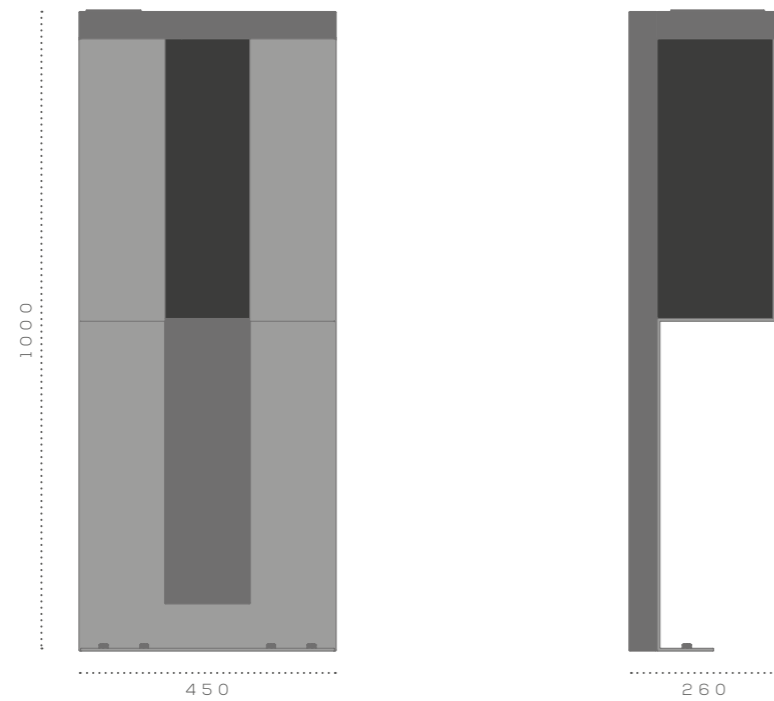

Height

Available from 4 to 12 meters.

Pole details

Internal square section core made from hot dipped galvanized steel, powder coated with the possibility to choose any RAL color.

4 channels defined by aluminum profile on the corners.

The 4 channels allow assembly of various accessories at any height and distance.

Ground fixing by base flange.

Linea

B o l l a r d

sphera
Enhancing Spaces

Dimensions

Height: version A 920 mm, version B 360 mm
Width: version A 180 mm, version B 180 mm
Depth: version A 280 mm, version B 280 mm

B a s k e t

Dimensions
Height 1000 mm
Width 450 mm
Depth 260 mm
Capacity 50 liters

Basket details
Frame made in hot galvanized steel powder coated with possibility to choose any RAL color and concrete.
Available with or without ashtray.
Ground fixing by base flange with anchor bolts or rooted in the ground.

Linea

B e n c h

Dimensions
Height 550 mm
Width 2000 mm
Depth 600 mm

Bench details
Made in colored concrete and hard wood with decoration in hot galvanized steel.