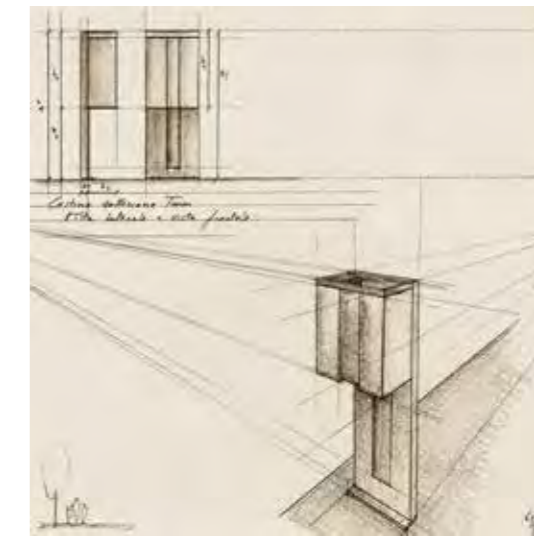

Linea | Lighting Pole
Linea | Multipurpose Pole

Linea | Basket