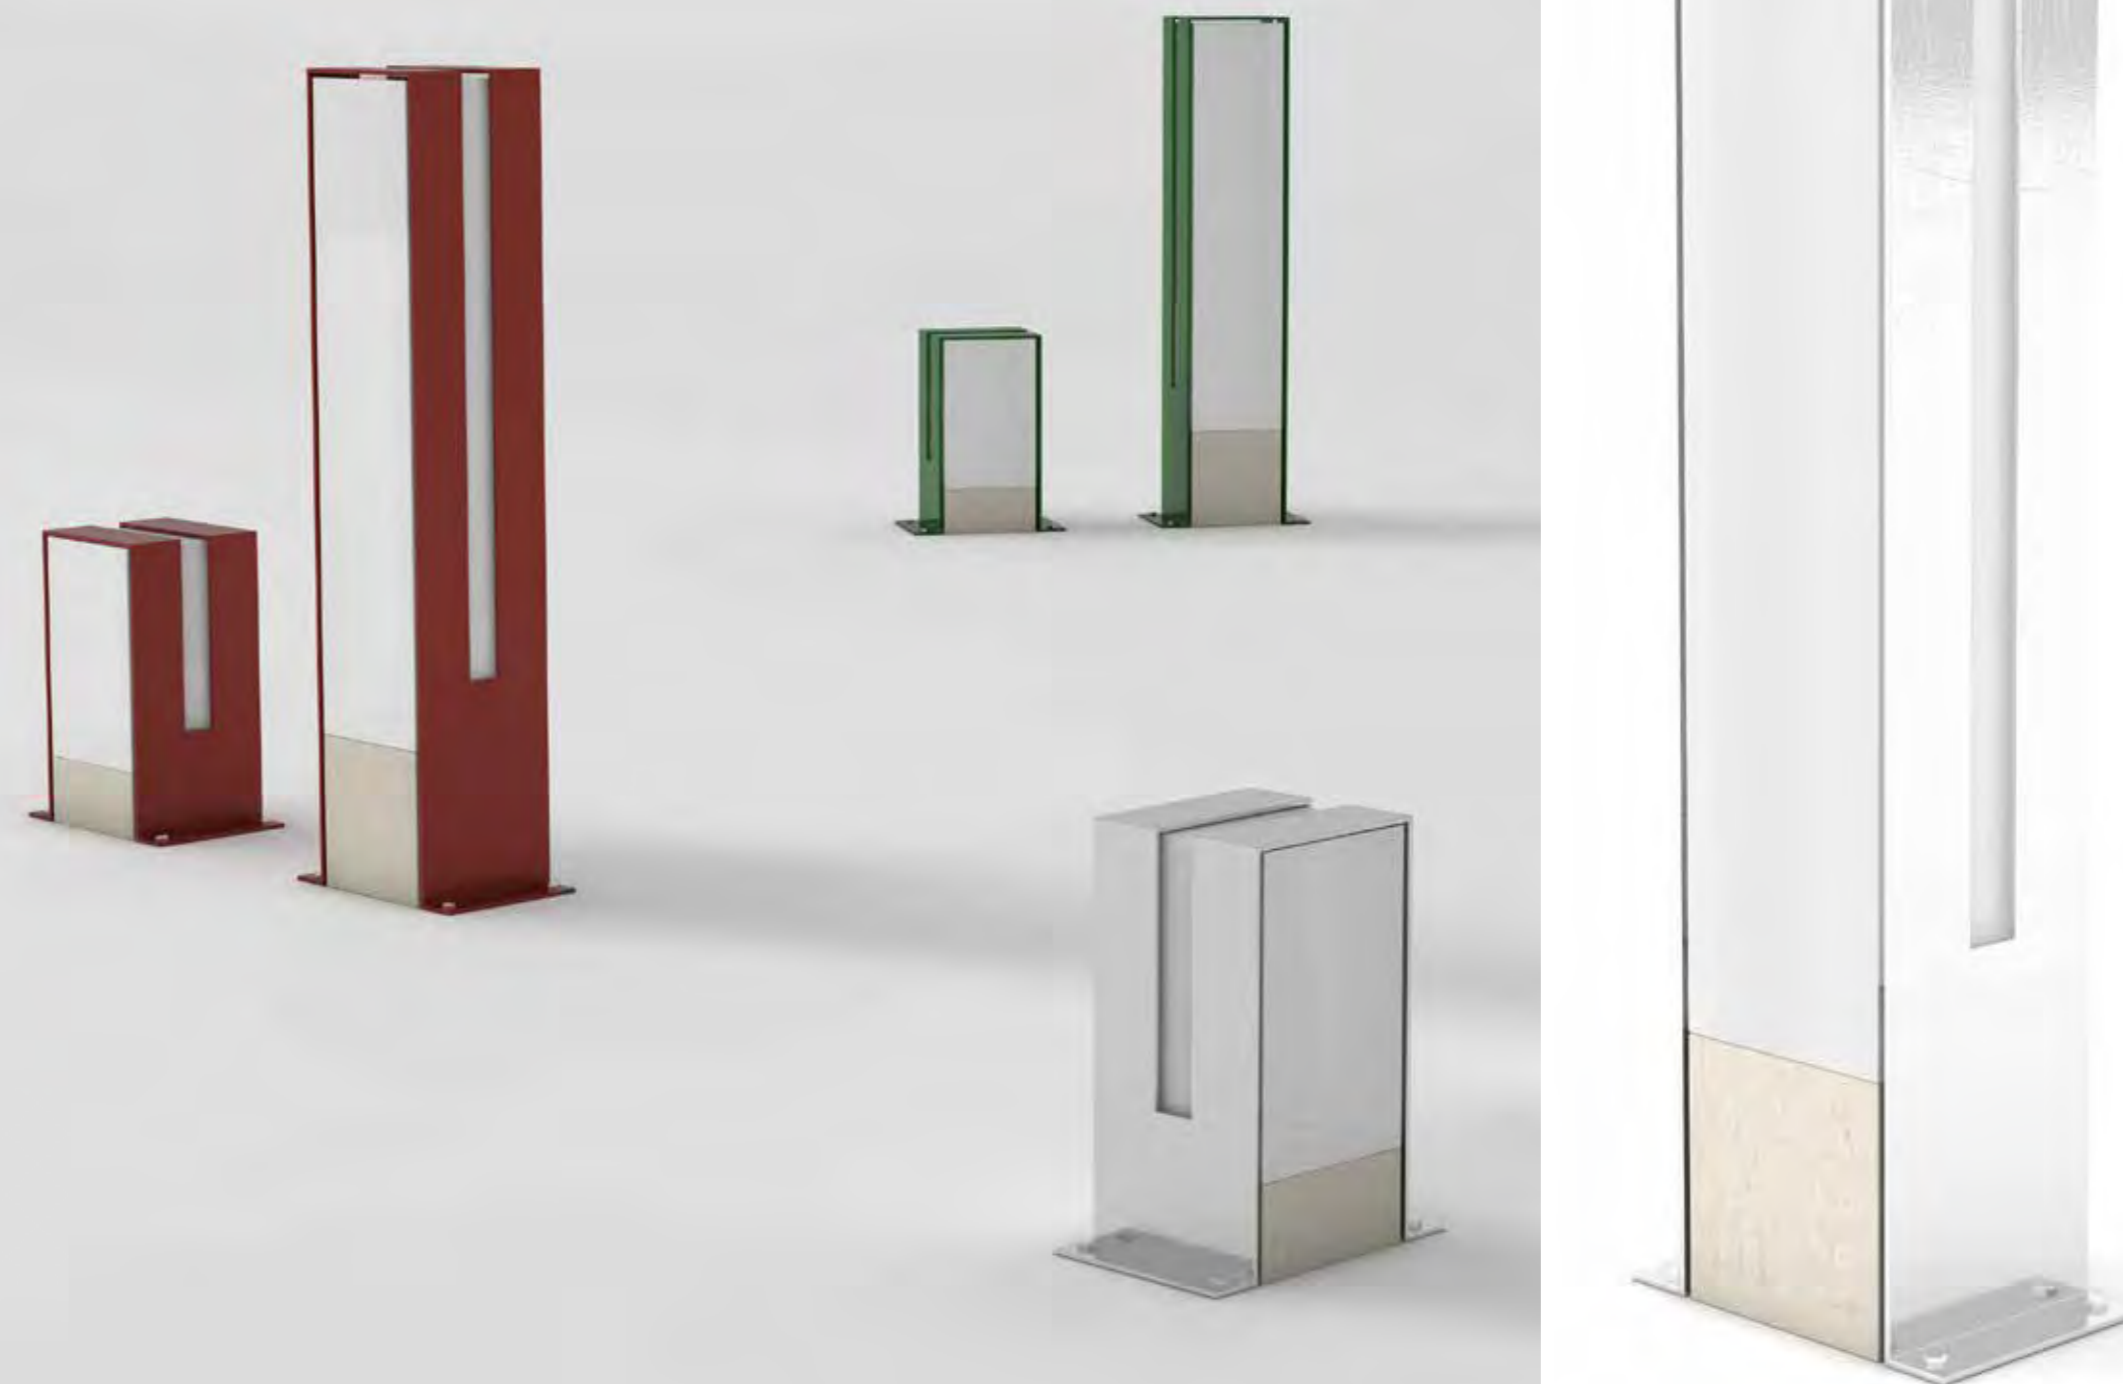

Linea

B o l l a r d

sphera
Enhancing Spaces

Dimensions

Height: version A 920 mm, version B 360 mm
Width: version A 180 mm, version B 180 mm
Depth: version A 280 mm, version B 280 mm

Bollard Details

Made in galvanized steel powder coated with possibility to choose any RAL color.
Screen made in methacrylate.
Ground fixing by anchor bolts.

Lighting fixture

Led source or florescence.