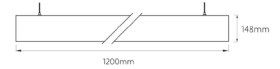

## Legno - 600

Dimensions	20mm x 148mm x 600mm
Finish	Tasmanian Oak (TASOAK) / Nominated Timber (CC)
Configurations	Pendant
Code / Description	950330600 / Warm White 3000K 5,5W (Downward Emission) 952X330600 / Warm White 3000K 11W (Up/Down Emission)
Light Source	LED
Lumen Output	558lm / 2x558lm (Up/Down Emission)
CRI	80+
Lifespan	50000hrs
Rating	IP33
Voltage	12V (Remote Power Supply)

## Legno - 1200

Dimensions	20mm x 148mm x 1200mm
Finish	Tasmanian Oak (TASOAK) / Nominated Timber (CC)
Configurations	Pendant
Code / Description	9506301200 / Warm White 3000K 12W (Downward Emission) 952X3301200 / Warm White 3000K 24W (Up/Down Emission)
Light Source	LED
Lumen Output	1116lm / 2x1116lm (Up/Down Emission)
CRI	80+
Lifespan	50000hrs
Rating	IP33
Voltage	12V (Remote Power Supply)