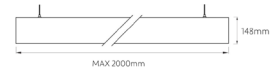

Legno - CUSTOM

Dimensions	20mm x 148mm x 2000mm MAX
Finish	Tasmanian Oak (TASOAK) / Nominated Timber (CC)
Configurations	Pendant
Code / Description	950930CUSTOM / Warm White 3000K 10W/m (Downward Emission) 952X630CUSTOM / Warm White 3000K 20W/m (Up/Down Emission)
Light Source	LED
Lumen Output	1860lm MAX / 2x1860lm MAX (Up/Down Emission)
CRI	80+
Lifespan	50000hrs
Rating	IP33
Voltage	12V (Remote Power Supply)

Options

Colour Temperature	4000K / 5000K
Dimming Driver	DALI / 1-10V / Phase-Cut
Suspension Kit	2000mm (MAX)

Additional Information

This product comes in our standard colour range however can be colour-customised to seamlessly integrate into your space. Minimum order quantities apply. For more information please contact our customer service team on +61 3 9427 0231 or email info@sphaera.com.au