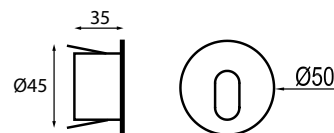

## Kiave

Kiave is a small, recessed LED wall light. Resembling a key hole, Kiave is ideal for use as a stairway light or accent light.

**IP20**    

## Kiave - 4W

Dimensions	Ø50mm x 35mm
Finish	White (WH) / Black (BK) / Custom Colour (CC)
Configurations	Wall Recessed
Code / Description	880427 / Warm White 2700K 4W
Light Source	LED
Lumen Output	320lm
CRI	80+
Lifespan	50000hrs
Rating	IP20
Voltage	220-240V