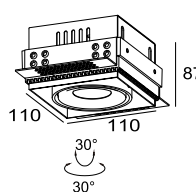

IP20

Ceiling Recessed

24° and 36° beam
option available