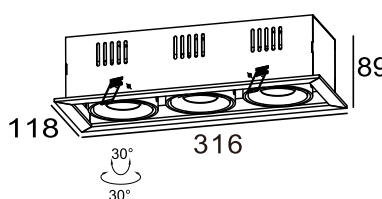

**117B13X103060DIM**  
Warm White 3000K  
220-240V  
3x10W / 60° beam  
Phase-cut Dimming