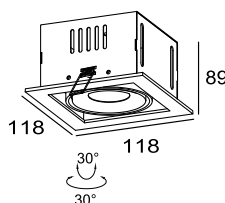

IP20

Ceiling Recessed

24° and 36° beam
option available