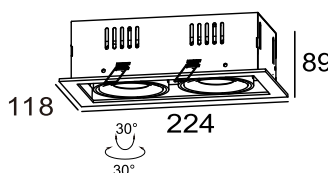

**117B13X103060DIM**  
Warm White 3000K  
220-240V  
3x10W / 60° beam  
Phase-cut Dimming