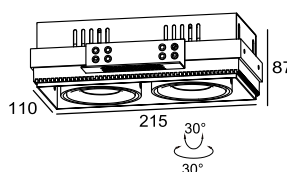

## INCASSO Trimless

**117B2103060DIM**  
Warm White 3000K  
220-240V  
10W / 60° beam  
Phase-cut Dimming

IP20

Ceiling Recessed

24° and 36° beam  
option available

**117B22X103060DIM**  
Warm White 3000K  
220-240V  
2x10W / 60° beam  
Phase-cut Dimming