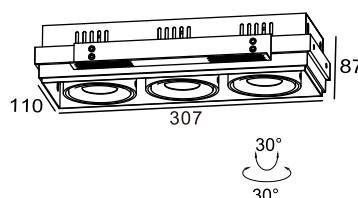

Finish

Black

Suffix to code - BK

White

Suffix to code - WH