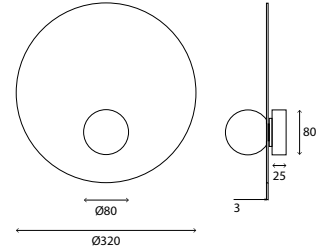

Giotto

Paying homage to the artist of the same name, Giotto is a perfectly round aluminium disk comprising an opal, blown glass ball. The disk which can be custom painted to any finish, has an orientation of 360°. Simply unscrew the glass ball, position the disc to the preferred orientation and then lock it in by tightening the ball in place. The blown glass diffuser is available in 80mm or 110mm diameter depending on the required aesthetic. Giotto's contemporary and clever design makes it suitable for use in commercial, retail and residential applications, including wet areas

IP44    

Giotto - 80

Dimensions	Ø320mm x 30mm
Finish	Opal Blown Glass (OBG) White Disk (WH) Opal Blown Glass (OBG) Black Disk (BK)
Configurations	Wall / Ceiling
Code / Description	199B32080 / 1 x G9 Max. 10W
Voltage	230V
Rating	IP44

Giotto - 120

Dimensions	Ø320mm x 30mm
Finish	Opal Blown Glass (OBG) White Disk (WH) Opal Blown Glass (OBG) Black Disk (BK)
Configurations	Wall / Ceiling
Code / Description	199B320120 / 1 x G9 Max. 10W
Voltage	230V
Rating	IP44