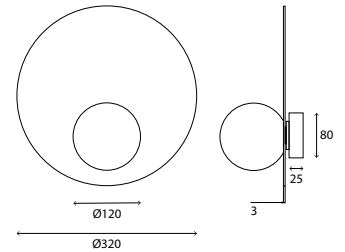

IP44    

Giotto - 80

Dimensions	Ø320mm x 30mm
Finish	Opal Blown Glass (OBG) White Disk (WH) Opal Blown Glass (OBG) Black Disk (BK)
Configurations	Wall / Ceiling
Code / Description	199B32080 / 1 x G9 Max. 10W
Voltage	230V
Rating	IP44

Giotto - 120

Dimensions	Ø320mm x 30mm
Finish	Opal Blown Glass (OBG) White Disk (WH) Opal Blown Glass (OBG) Black Disk (BK)
Configurations	Wall / Ceiling
Code / Description	199B320120 / 1 x G9 Max. 10W
Voltage	230V
Rating	IP44