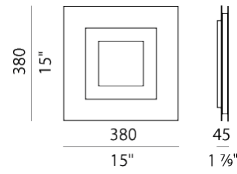

## Flat Surface

**P7501.38**  
Warm White  
3000 K LED  
230V / 24W

IP40

Ceiling Mounted

Wall Mounted

**P7501.51**  
Warm White  
3000 K LED  
230V / 46W  
DALI-Push Dim