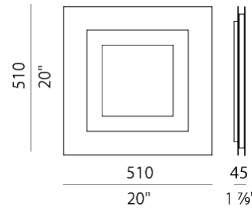

## Flat Surface

**P7501.38**  
Warm White  
3000 K LED  
230V / 24W

IP40

Ceiling Mounted

Wall Mounted

**P7501.51**  
Warm White  
3000 K LED  
230V / 46W  
DALI-Push Dim