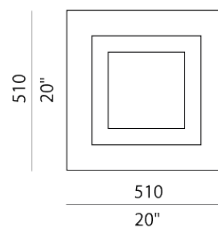

L7501.51
Warm White 3000 K
LED
230V
11,5+46W
Up+Down Emission
DALI-Push Dim

IP40

Pendant