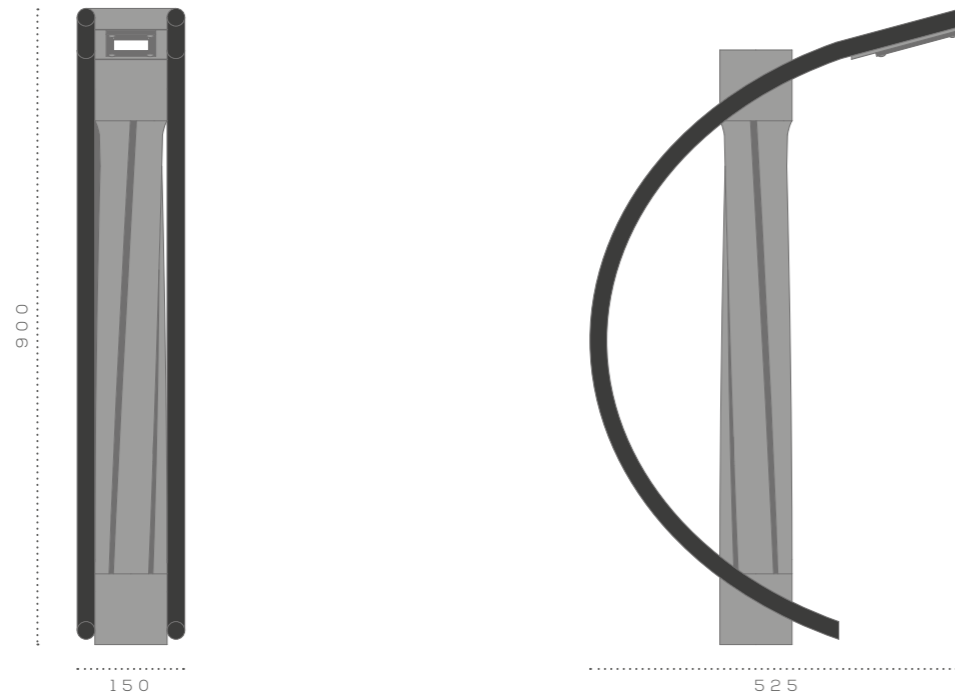

Esse

B o l l a r d

sphera
Enhancing Spaces