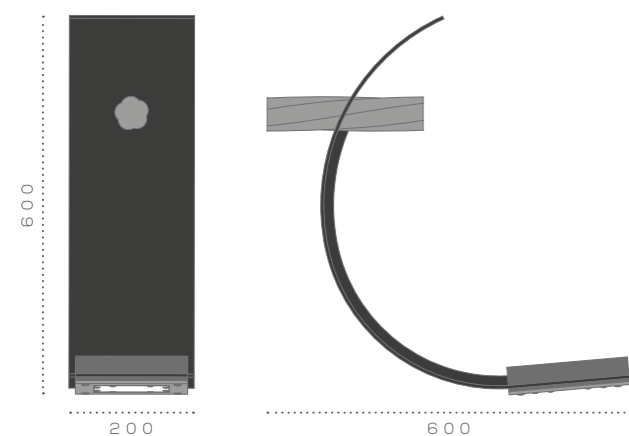

Esse

Wall Bracket

Wall bracket details

Made by hot galvanized steel powder coated with possibility to choose any RAL color.

Wall fixing by flange with anchor bolts.

Lighting fixture

Made in stainless steel designed to allow up to 2 modules of 16 LED each, equipped with symmetrical or asymmetrical street optics.