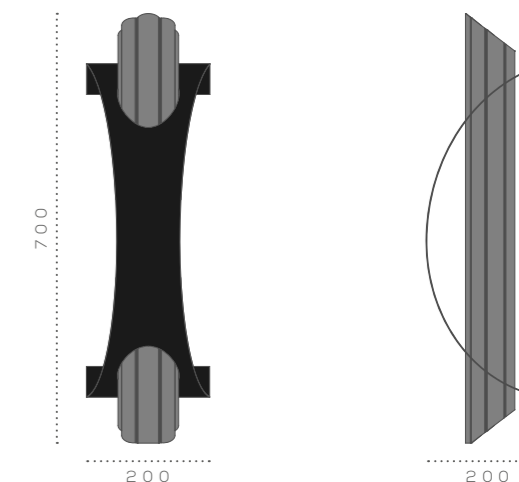

Esse

Wall Luminaires

Wall luminaires details

Made by hot galvanized steel powder coated with possibility to choose any RAL color.

Please see page 221 for different shapes of the central body.

Wall fixing by flange with anchor bolts.