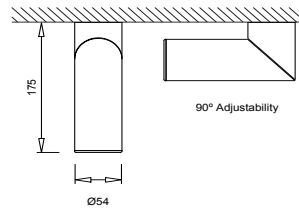

Elle Surface Mounted

451153054

Warm White
3000K LED
230V / 13W
Dimmable

451154054

Neutral White
4000K LED
230V / 13W
Dimmable

IP54

Ceiling

Wall

451203020

Warm White
3000K LED
230V / 20W

451204020

Neutral White
4000K LED
230V / 20W

IP20

Ceiling

Wall

Finish

Black

Suffix to code - BK

White

Suffix to code - WH

Elle Track Mounted

452153020

Warm White
3000K LED
230V / 13W
Dimmable

452154020

Neutral White
4000K LED
230V / 13W
Dimmable

IP20

Track

452203020

Warm White
3000K LED
230V / 20W

452204020

Neutral White
4000K LED
230V / 20W

IP20

Track

Finish

Black

Suffix to code - BK

White

Suffix to code - WH