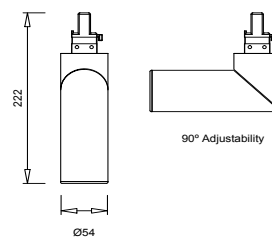

Elle Surface Mounted

451153054

Warm White
3000K LED
230V / 13W
Dimmable

451154054

Neutral White
4000K LED
230V / 13W
Dimmable

IP54

Ceiling

Wall

451203020

Warm White
3000K LED
230V / 20W

451204020

Neutral White
4000K LED
230V / 20W

IP20

Ceiling

Wall

Finish

Black

Suffix to code - BK

White

Suffix to code - WH

Elle Track Mounted

452153020

Warm White
3000K LED
230V / 13W
Dimmable

452154020

Neutral White
4000K LED
230V / 13W
Dimmable

IP20

Track

452203020

Warm White
3000K LED
230V / 20W

452204020

Neutral White
4000K LED
230V / 20W

IP20

Track

Finish

Black

Suffix to code - BK

White

Suffix to code - WH