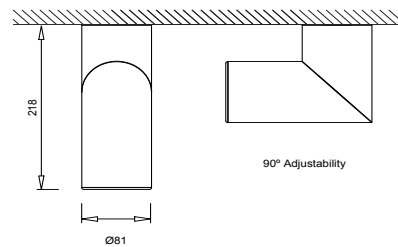

IP54

Ceiling

Wall

451203020

Warm White
3000K LED
230V / 20W

451204020

Neutral White
4000K LED
230V / 20W

IP20

Ceiling

Wall

Finish

Black

Suffix to code - BK

White

Suffix to code - WH