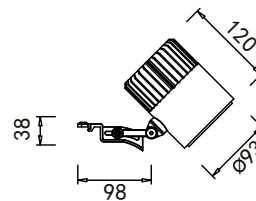

Cove LED Rail Light

20153036
Warm White
3000 K LED
220-240v
15W
36° Beam

20153036
Neutral White
4000 K LED
220-240v
15W
36° Beam

IP20

Rail Mounted

20303036
Warm White
3000 K LED
220-240v
30W
36° Beam

20303036
Neutral White
4000 K LED
220-240v
30W
36° Beam

20403036
Warm White
3000 K LED
220-240v
40W
36° Beam

20403036
Neutral White
4000 K LED
220-240v
40W
36° Beam

Rail Extrusion

20TRNT1WH

White Extrusion
(1000mm length)

20TRNT1BK

Black Extrusion
(1000mm length)

20FBNT1

Coffer Mounting Brackets

Finish

Black
Suffix to code - BK

White
Suffix to code - WH