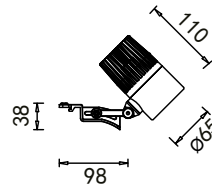

## Cove LED Rail Light

**20153036**  
Warm White  
3000 K LED  
220-240v  
15W  
36° Beam

**20153036**  
Neutral White  
4000 K LED  
220-240v  
15W  
36° Beam

IP20

Rail Mounted

**20303036**  
Warm White  
3000 K LED  
220-240v  
30W  
36° Beam

### 20TRNT1WH

White Extrusion  
(1000mm length)

### 20TRNT1BK

Black Extrusion  
(1000mm length)