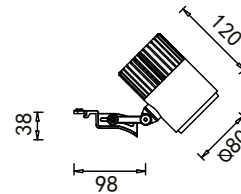

20403036
Warm White
3000 K LED
220-240v
40W
36° Beam

20403036
Neutral White
4000 K LED
220-240v
40W
36° Beam