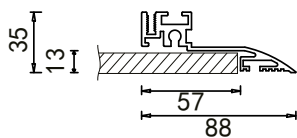

### 20TRNT1WH

White Extrusion  
(1000mm length)