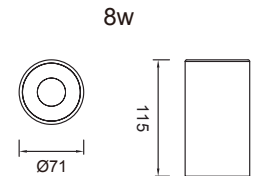

Cilindro Mini

054083036DIM

Warm White
3000K LED
220-240v
8W
Phase Cut Dimmable
Clear Lens
36° Beam

054084036DIM

Neutral White
4000K LED
220-240v
8W
Phase Cut Dimmable
Clear Lens
36° Beam

IP44

Ceiling Mounted

054083060FDIM

Warm White
3000K LED
220-240v
8W
Phase Cut Dimmable
Frosted Lens
60° Beam

054084060FDIM

Neutral White
4000K LED
220-240v
8W
Phase Cut Dimmable
Frosted Lens
60° Beam

Optional Coloured Reflectors