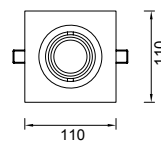

Cerkio Plate

081083036
Warm White
3000K LED
220-240V
8W

081084036
Neutral White
4000K LED
220-240V
8W

IP20

Ceiling Recessed

Dimmable version
on request

082X83036
Warm White
3000K LED
220-240V
2x8W

082X84036
Neutral White
4000K LED
220-240V
2x8W