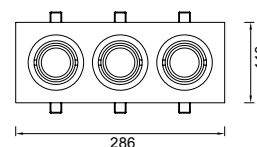

Cerkio Plate

081083036
Warm White
3000K LED
220-240V
8W

081084036
Neutral White
4000K LED
220-240V
8W

IP20

Ceiling Recessed

Dimmable version
on request

082X83036
Warm White
3000K LED
220-240V
2x8W

082X84036
Neutral White
4000K LED
220-240V
2x8W

083X83036
Warm White
3000K LED
220-240V
3x8W

083X84036
Neutral White
4000K LED
220-240V
3x8W

Finish

Black

Suffix to code - BK

White

Suffix to code - WH