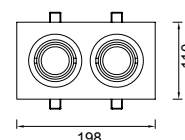

Cerkio Plate

081083036
Warm White
3000K LED
220-240V
8W

081084036
Neutral White
4000K LED
220-240V
8W

IP20

Ceiling Recessed

Dimmable version
on request

082X83036
Warm White
3000K LED
220-240V
2x8W

082X84036
Neutral White
4000K LED
220-240V
2x8W