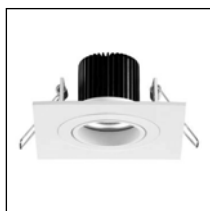

Cerkio Plate

081083036
Warm White
3000K LED
220-240V
8W

081084036
Neutral White
4000K LED
220-240V
8W

IP20

Ceiling Recessed

Dimmable version
on request

082X83036
Warm White
3000K LED
220-240V
2x8W

082X84036
Neutral White
4000K LED
220-240V
2x8W

083X83036
Warm White
3000K LED
220-240V
3x8W

083X84036
Neutral White
4000K LED
220-240V
3x8W

Finish

Black

Suffix to code - BK

White

Suffix to code - WH