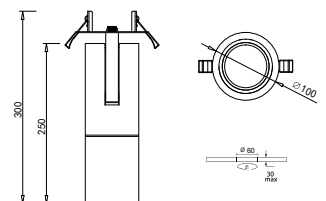

Accessories

Type	Recessed Base for Binario 20W & 30W
Finish	White (WH) / Black (BK) / Custom Colour (CC)

Additional Information

This product comes in our standard colour range however can be colour-customised to seamlessly integrate into your space. Minimum order quantities apply. For more information please contact our customer service team on +61 3 9427 0231 or email info@sphera.com.au