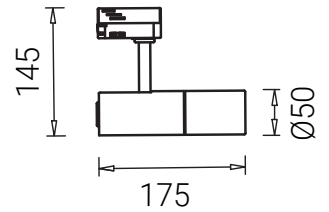

Binario - Track Mounted

The Binario is a functional minimalist projector with 360° rotation and 90° tilt. It is available in two body sizes comprising a recessed LED source to reduce glare and provide a high level of visual comfort. There are two wattages available and comes complete with a 3 circuit lighting track adapter or a recessed ceiling plate for single point mounting.

IP20    

Binario - 13W

| | |
|--------------------|---|
| Dimensions | Ø50mm x 175mm x 145mm |
| Finish | White (WH) / Black (BK) / Custom Colour (CC) |
| Configurations | Track Mounted |
| Code / Description | 13133036 / Warm White 3000K 13W Dimmable 36° 13134936 / Neutral White 4000K 13W Dimmable 36° |
| Light Source | LED |
| Lumen Output | 950lm |
| CRI | 90+ |
| Lifespan | 50000hrs |
| Rating | IP20 |
| Dimming | Phase-Cut |
| Voltage | 220-240V |

Binario - 20W

| | |
|--------------------|--|
| Dimensions | Ø80mm x 250mm x 240mm |
| Finish | White (WH) / Black (BK) / Custom Colour (CC) |
| Configurations | Track Mounted |
| Code / Description | 13203036 / Warm White 3000K 20W Dimmable 36° |
| Light Source | LED |
| Lumen Output | 1899lm |
| CRI | 90+ |
| Lifespan | 50000hrs |
| Rating | IP20 |
| Dimming | Phase-Cut |
| Voltage | 220-240V |

Binario - 30W

| | |
|--------------------|--|
| Dimensions | Ø80mm x 250mm x 240mm |
| Finish | White (WH) / Black (BK) / Custom Colour (CC) |
| Configurations | Track Mounted |
| Code / Description | 13303036 / Warm White 3000K 20W Fixed Output |
| Light Source | LED |
| Lumen Output | 2995lm |
| CRI | 90+ |
| Lifespan | 50000hrs |
| Rating | IP20 |
| Dimming | Phase-Cut |
| Voltage | 220-240V |