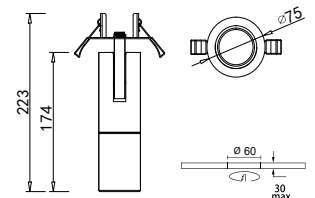

Accessories

Type	Recessed Base for Binario 13W
Finish	White (WH) / Black (BK) / Custom Colour (CC)

Additional Information

This product comes in our standard colour range however can be colour-customised to seamlessly integrate into your space. Minimum order quantities apply. For more information please contact our customer service team on +61 3 9427 0231 or email info@sphera.com.au