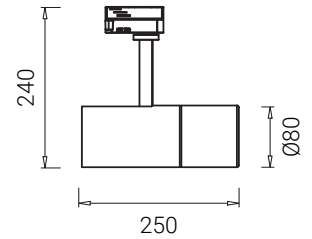

IP20    

Binario - 13W

| | |
|--------------------|---|
| Dimensions | Ø50mm x 175mm x 145mm |
| Finish | White (WH) / Black (BK) / Custom Colour (CC) |
| Configurations | Track Mounted |
| Code / Description | 13133036 / Warm White 3000K 13W Dimmable 36° 13134936 / Neutral White 4000K 13W Dimmable 36° |
| Light Source | LED |
| Lumen Output | 950lm |
| CRI | 90+ |
| Lifespan | 50000hrs |
| Rating | IP20 |
| Dimming | Phase-Cut |
| Voltage | 220-240V |

Binario - 20W

| | |
|--------------------|--|
| Dimensions | Ø80mm x 250mm x 240mm |
| Finish | White (WH) / Black (BK) / Custom Colour (CC) |
| Configurations | Track Mounted |
| Code / Description | 13203036 / Warm White 3000K 20W Dimmable 36° |
| Light Source | LED |
| Lumen Output | 1899lm |
| CRI | 90+ |
| Lifespan | 50000hrs |
| Rating | IP20 |
| Dimming | Phase-Cut |
| Voltage | 220-240V |

Options

| | |
|--------------------|---------------|
| Beam Angle | 15° / 24° |
| Colour Temperature | 4000K / 5000K |

Accessories

| | |
|--------|--|
| Type | Recessed Base for Binario 20W & 30W |
| Finish | White (WH) / Black (BK) / Custom Colour (CC) |

Binario - 30W

| | |
|--------------------|--|
| Dimensions | Ø80mm x 250mm x 240mm |
| Finish | White (WH) / Black (BK) / Custom Colour (CC) |
| Configurations | Track Mounted |
| Code / Description | 13303036 / Warm White 3000K 20W Fixed Output |
| Light Source | LED |
| Lumen Output | 2995lm |
| CRI | 90+ |
| Lifespan | 50000hrs |
| Rating | IP20 |
| Dimming | Phase-Cut |
| Voltage | 220-240V |