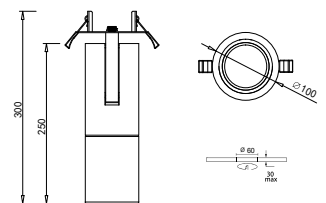

Accessories

Type	Recessed Base for Binario 20W & 30W
Finish	White (WH) / Black (BK) / Custom Colour (CC)

Additional Information

This product comes in our standard colour range however can be colour-customised to seamlessly integrate into your space. Minimum order quantities apply. For more information please contact our customer service team on +61 3 9427 0231 or email info@sphera.com.au