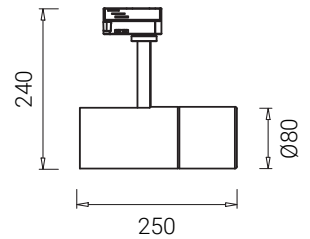

IP20    

Binario - 13W

| | |
|--------------------|---|
| Dimensions | Ø50mm x 175mm x 145mm |
| Finish | White (WH) / Black (BK) / Custom Colour (CC) |
| Configurations | Track Mounted |
| Code / Description | 13133036 / Warm White 3000K 13W Dimmable 36° 13134936 / Neutral White 4000K 13W Dimmable 36° |
| Light Source | LED |
| Lumen Output | 950lm |
| CRI | 90+ |
| Lifespan | 50000hrs |
| Rating | IP20 |
| Dimming | Phase-Cut |
| Voltage | 220-240V |

Options

| | |
|--------------------|---------------|
| Beam Angle | 15° / 24° |
| Colour Temperature | 4000K / 5000K |

Accessories

| | |
|--------|--|
| Type | Recessed Base for Binario 13W |
| Finish | White (WH) / Black (BK) / Custom Colour (CC) |

Binario - 20W

| | |
|--------------------|--|
| Dimensions | Ø80mm x 250mm x 240mm |
| Finish | White (WH) / Black (BK) / Custom Colour (CC) |
| Configurations | Track Mounted |
| Code / Description | 13203036 / Warm White 3000K 20W Dimmable 36° |
| Light Source | LED |
| Lumen Output | 1899lm |
| CRI | 90+ |
| Lifespan | 50000hrs |
| Rating | IP20 |
| Dimming | Phase-Cut |
| Voltage | 220-240V |

Binario - 30W

| | |
|--------------------|--|
| Dimensions | Ø80mm x 250mm x 240mm |
| Finish | White (WH) / Black (BK) / Custom Colour (CC) |
| Configurations | Track Mounted |
| Code / Description | 13303036 / Warm White 3000K 20W Fixed Output |
| Light Source | LED |
| Lumen Output | 2995lm |
| CRI | 90+ |
| Lifespan | 50000hrs |
| Rating | IP20 |
| Dimming | Phase-Cut |
| Voltage | 220-240V |